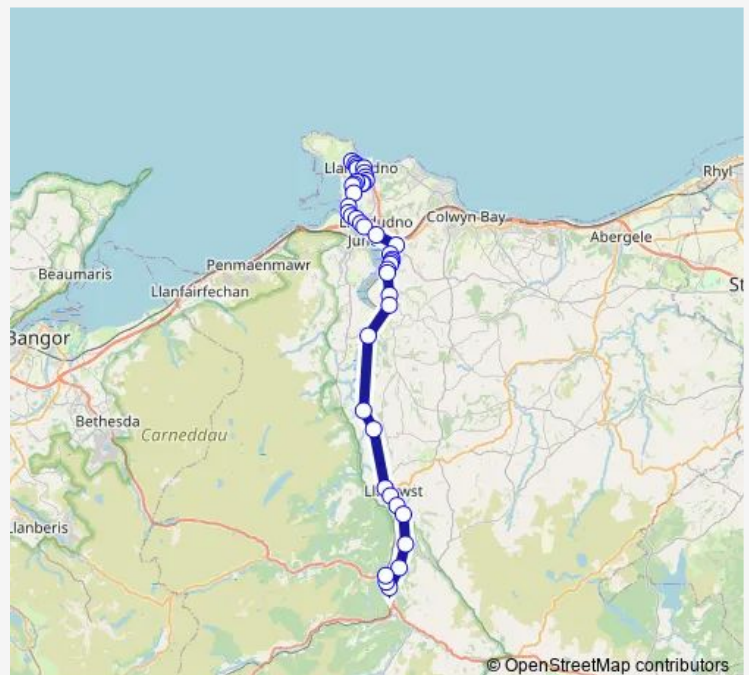

Thursday 12:45

Friday 12:45

Saturday 12:45

Sunday —

Route info

Direction: Betws-y-Coed Railway Station

Stops: 43

Trip Duration: 0 hour 50 min

■ 19X — Llandudno - Betws y Coed via Llanrwst

Old Rectory

Black Cat Roundabout

Capel Pensarn

Trem yr Afon

Preswylfa

Llandudno Junction Station Stop T

Llandudno Junction Station Platform 5