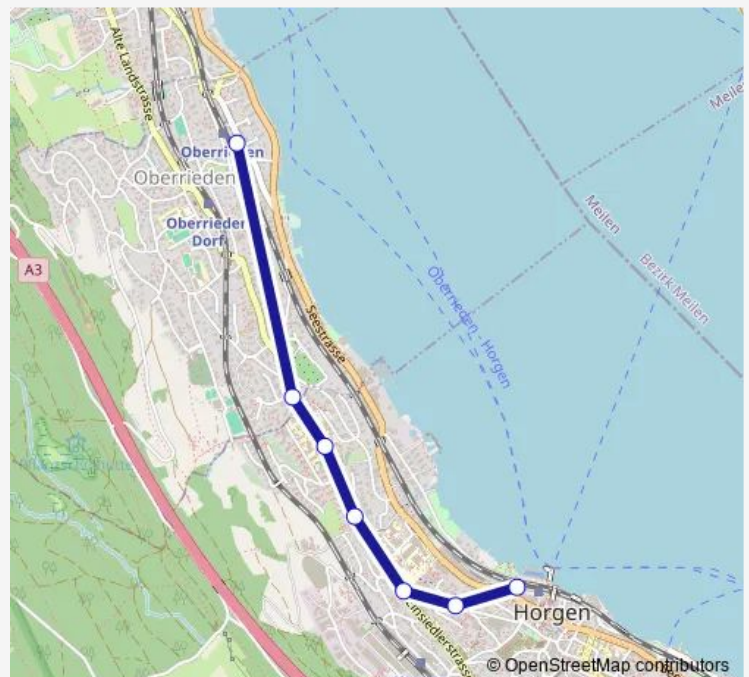

Night Bus Service N25

[Go to website](#)

Direction

Horgen, Bahnhof — Oberrieden, Bahnhof

7 stops

[Open route schedule](#)

Horgen, Bahnhof

Horgen, Gumelenstrasse

Tuesday —

Wednesday —

Thursday 25:26-02:26⁺¹

Friday 03:26-02:26⁺¹

Saturday 03:26-02:26⁺¹

Sunday 03:26-02:56⁺¹

Route info

Direction: Horgen, Bahnhof

Stops: 7

Trip Duration: 0 hour 8 min

■ N25

BusMaps

Direction

Oberrieden, Bahnhof — Horgen, Bahnhof

8 stops

[Open route schedule](#)