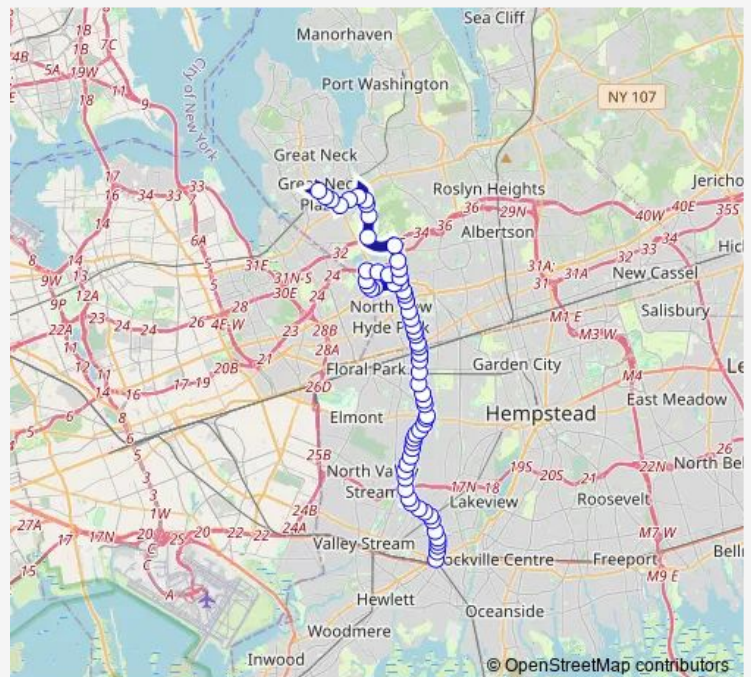

Thursday 05:26-23:00

Friday 05:26-23:00

Saturday 07:05-21:20

Sunday 07:05-21:20

Route info

Direction: Great Neck Sta / North

Stops: 70

Trip Duration: 1 hour 5 min

n25 — Franklin Av / New Hyde Park Rd

Union Tpke @Lakesuccess Center West

Union Tpke @Lakesuccess Center East

Union Tpke + New Hyde Park Rd

New Hyde Park Rd + Lawrence St

New Hyde Park Rd + Evans St

Hillside Av / New Hyde Park

New Hyde Park Rd + W Maple Dr

New Hyde Park Rd + Sperry Blvd

New Hyde Park Rd Opp Gilford Ave

New Hyde Park Rd Opp Imperial Ave

New Hyde Park Rd & Broadway

Jericho Tp / New Hyde Park

New Hyde Park Rd +2nd Ave

## Route info

Direction: Merrick Rd / Atlantic

Stops: 65

Trip Duration: 1 hour 5 min

New Hyde Park Rd & Washington St

New Hyde Park Rd Opp Tulip Ave

New Hyde Park Rd + Cathedral Ave

New Hyde Park Rd. & Fairmount Blve