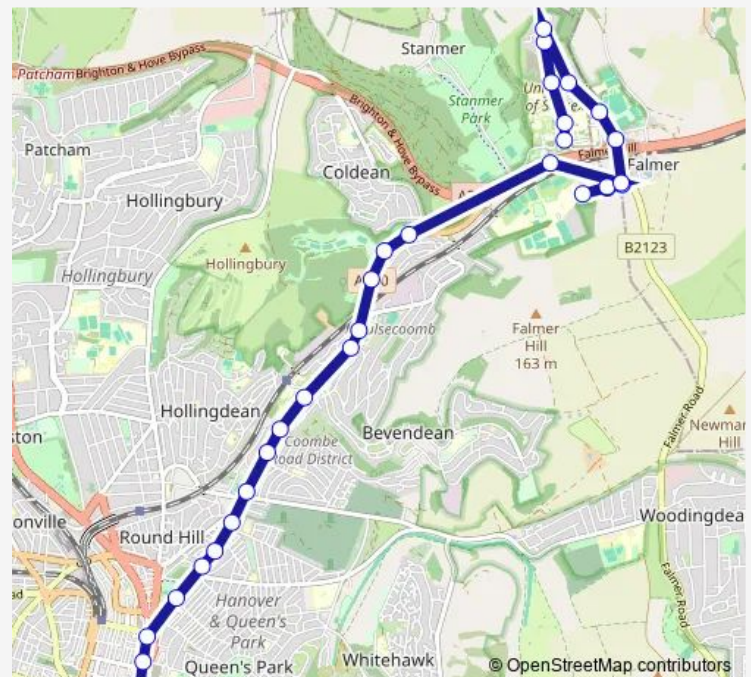

### Route info

Direction: Old Steine

Stops: 28

Trip Duration: 0 hour 27 min

N25 — Brighton - University Of Sussex

Old Boat Corner

Varley Park

Hikers Rest