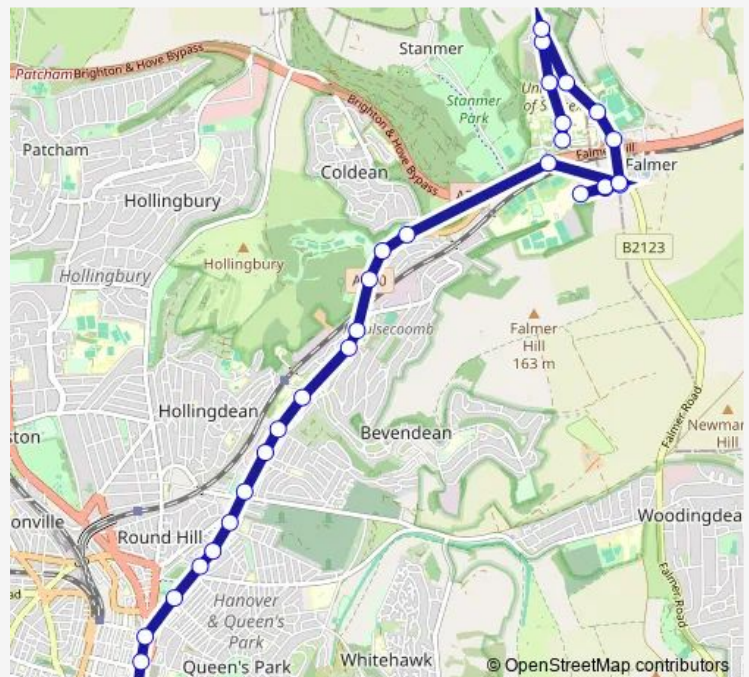

### Route info

Direction: Old Steine

Stops: 28

Trip Duration: 0 hour 27 min

N25 — Brighton - University Of Sussex

Old Boat Corner

Varley Park

Hikers Rest