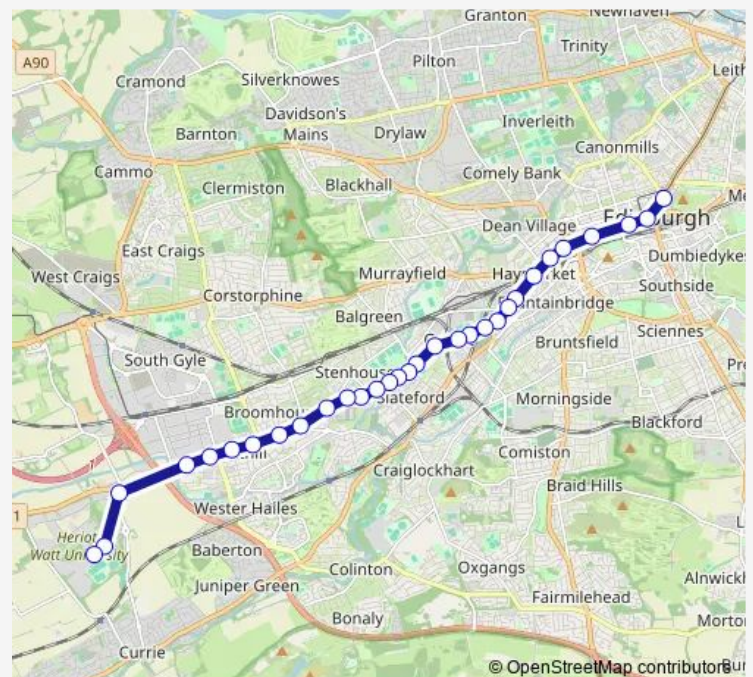

### Direction

Heriot Watt Campus — Leith Street

30 stops

[Open route schedule](#)

Heriot Watt Campus

The Avenue

Hermiston Park & Ride

Burtons Biscuits Factory

### Route schedule

Heriot Watt Campus — Leith Street

Monday 00:45-03:05

Tuesday 00:45-03:05

Wednesday 00:45-03:05

Thursday 00:45-03:05

Friday 00:45-03:05

Saturday 00:45-03:05

### Route info

Direction: Heriot Watt Campus

Stops: 30

Trip Duration: 0 hour 28 min

N25

BusMaps

Caledonian Village

Haymarket Station

## Route info

Direction: Heriot Watt Campus

Stops: 30

Trip Duration: 0 hour 27 min

Princes Street (west)

Princes Street (Scott Mon.)

Princes Street (Waverley Steps)

Leith Street