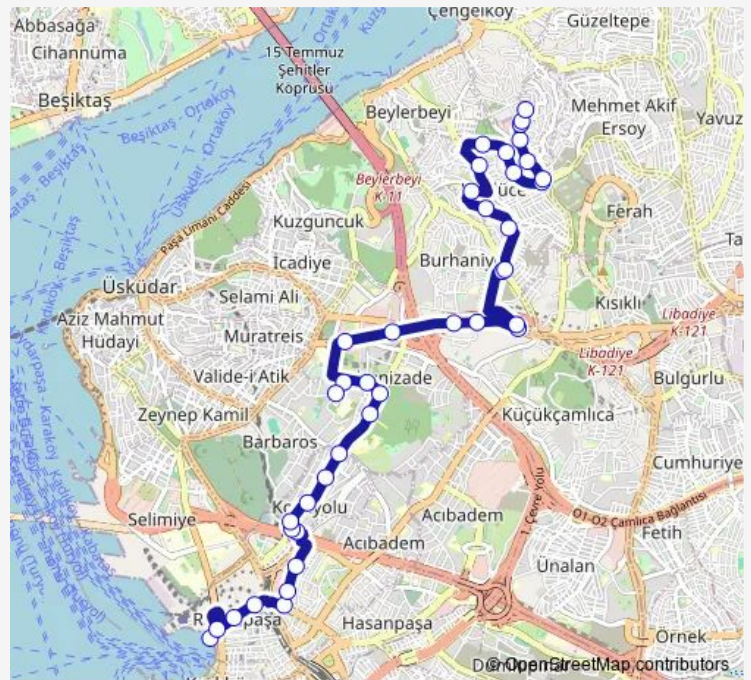

### Route schedule

Kadiköy — Boğaziçi Cad.

Monday 06:00

Tuesday 06:00

Wednesday 06:00

Thursday 06:00

Friday 06:00

Saturday 06:00

### Route info

Direction: Kadiköy

Stops: 40

Trip Duration: 0 hour 32 min

Kadiköy-Capitol-Kirazlitepe Mahallesi — Kadiköy - Polis Hastanesi-Emniyet Mahallesi

BusMaps

Altunizade

Sarikaya

## Route info

Direction: Boğaziçi Cad.

Stops: 41

Trip Duration: 0 hour 36 min

Hilal Konut

Güllü Bahçe

Tophaneliođlu Cad.

Adile Sultan Kasri