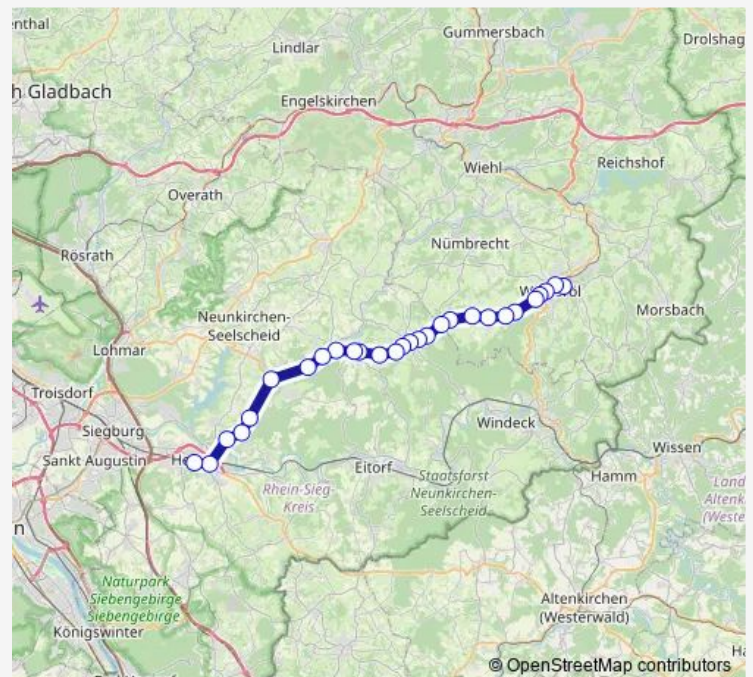

### Route schedule

Hennef Bf — Waldbröl Krankenhaus

Monday 05:02-22:02

Tuesday 06:02-22:02

Wednesday 07:02-22:02

Thursday 05:02-22:02

Friday 05:02-22:02

Saturday 06:02-22:02

### Route info

Direction: Hennef Bf

Stops: 28

Trip Duration: 0 hour 49 min

Waldbröl Rossenbach

Waldbröl Rossenbach Beuinghausen

Waldbröl Brenzingen

Waldbröl Walberfeldstr.