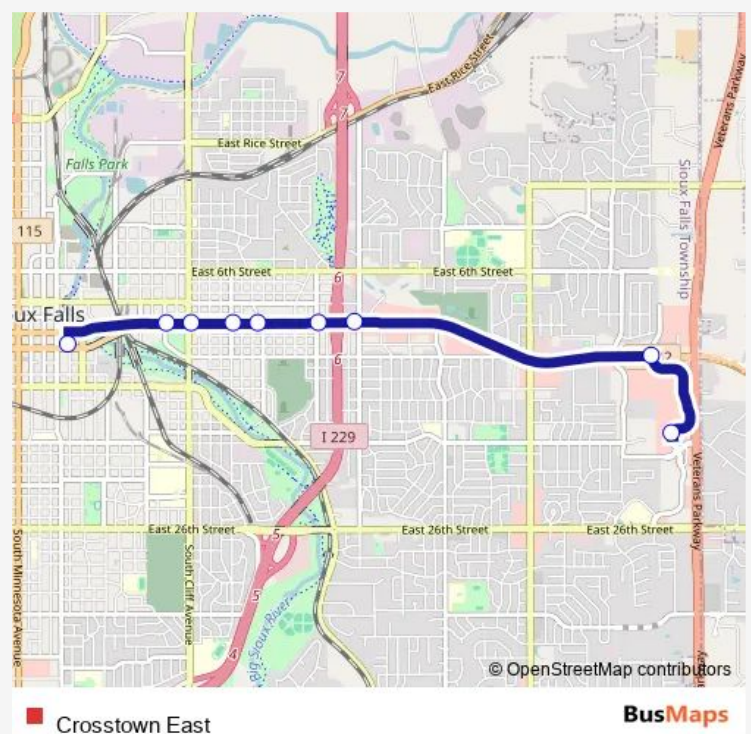

Arrowhead Parkway/Highline NW Corner

10th/Cleveland NW corner

10th/Lowell NE corner

10th/Jessica NW corner

10th/Blauvelt NE corner

10th/Cliff NE corner

10th/Fairfax NE corner

The Bus Stop (TBS) SAM's downtown terminal

Route schedule

Century Theaters (east side near driveway) — The Bus Stop (TBS) SAM's downtown terminal

Monday —

Tuesday —

Wednesday —

Thursday —

Friday —

Saturday 08:10-15:10

Sunday —

Route info

Direction: Century Theaters (east side near driveway)

Stops: 9

Trip Duration: 0 hour 10 min

Direction

The Bus Stop (TBS) SAM's downtown terminal — Century Theaters (east side near driveway)

16 stops

[Open route schedule](#)

The Bus Stop (TBS) SAM's downtown terminal

10th/Indiana (State Offices)

10th between Cliff and Van Eps

10th/Blauvelt SW corner

10th/Jessica SW corner

10th/St. Paul SW corner