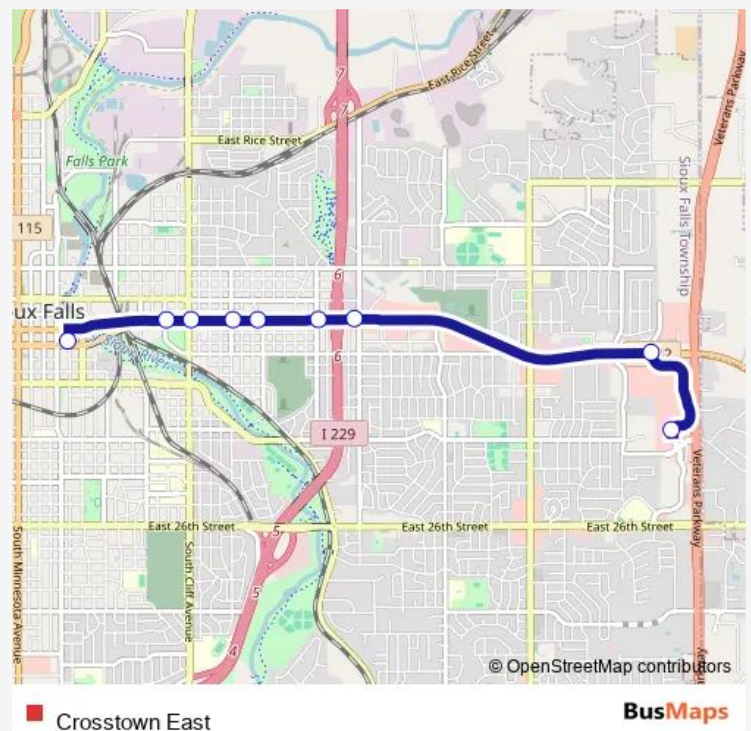

### Direction

Century Theaters (east side near driveway) — The Bus Stop (TBS) SAM's downtown terminal

9 stops

[Open route schedule](#)

Century Theaters (east side near driveway)

Arrowhead Parkway/Highline NW Corner

10th/Cleveland NW corner

10th/Lowell NE corner

10th/Jessica NW corner

10th/Blauvelt NE corner

10th/Cliff NE corner

10th/Fairfax NE corner

The Bus Stop (TBS) SAM's downtown terminal

### Route schedule

Century Theaters (east side near driveway) — The Bus Stop (TBS) SAM's downtown terminal

Monday	—
Tuesday	—
Wednesday	—
Thursday	—
Friday	—
Saturday	08:10-15:10
Sunday	—

### Route info

Direction: Century Theaters (east side near driveway)

Stops: 9

Trip Duration: 0 hour 10 min