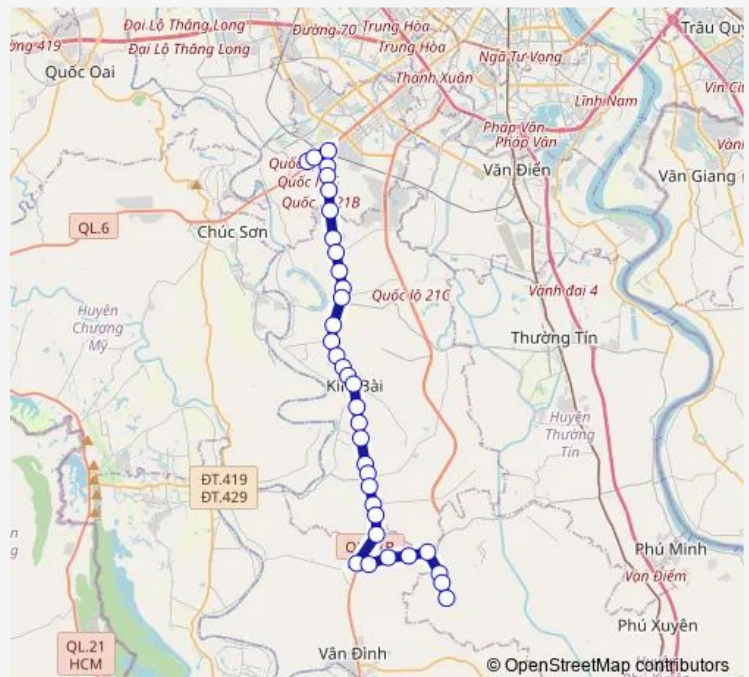

### Route schedule

STOP\_91\_2\_S37 — STOP\_91\_1\_S35

Monday 06:30-19:40

Tuesday 06:30-19:40

Wednesday 06:30-19:40

Thursday 06:30-19:40

Friday 06:30-19:40

Saturday 06:30-19:40

### Route info

Direction: STOP\_91\_2\_S37

Stops: 35

Trip Duration: 1 hour 0 min

Route\_91\_1

BusMaps

Stop\_103\_1\_S42

Stop\_103\_1\_S43