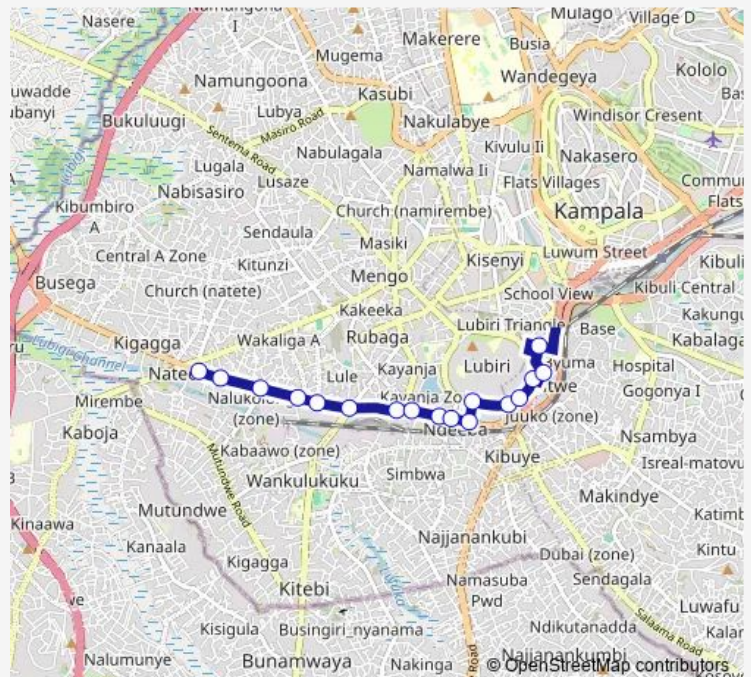

Nateete Fuel Station (Sasaka Rd) — Hotel Hensek

Monday 06:30-19:00

Tuesday 06:30-19:00

Wednesday 06:30-19:00

Thursday 06:30-19:00

Friday 06:30-19:00

Saturday 06:30-19:00

Sunday 06:30-19:00

Route info

Direction: Nateete Fuel Station (Sasaka Rd)

Stops: 17

Trip Duration: 0 hour 24 min

KA105 — Nateete Taxi Park-Usafi Taxi Park

KA105 Bus time schedules and route maps are available in an offline PDF at busmaps.com. Use the busmaps.com website to see live bus times, train schedule or subway schedule, and step-by-step directions for all public transit in Kampala