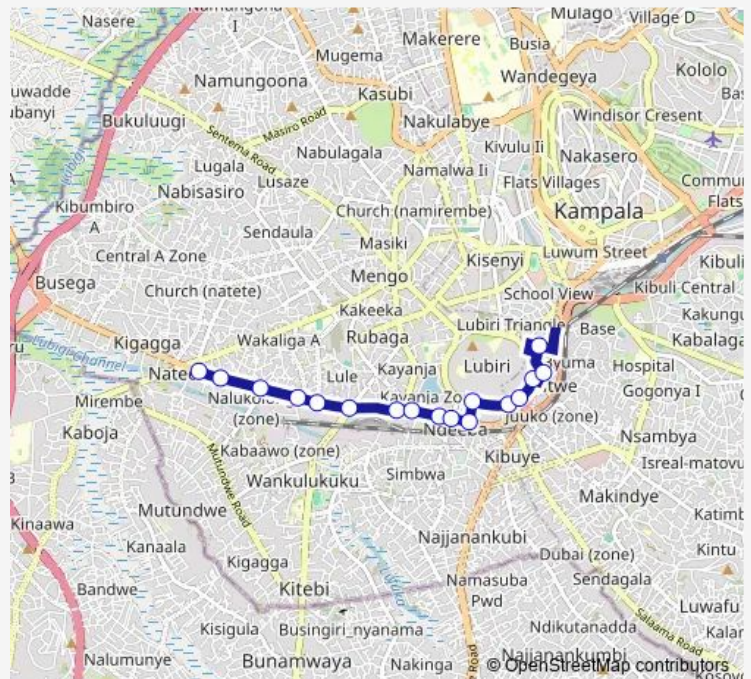

Bus Ka105 Nateete Taxi Park-Usafi Taxi Park

[Go to website](#)

Direction
 Nateete Fuel Station (Sasaka Rd) — Hotel Hensek
 17 stops
[Open route schedule](#)

- Nateete Fuel Station (Sasaka Rd)
- Nateete Town Mosque (Masaka Rd)
- Nalukolongo Market
- Sure Petrol Station (Nalukolongo)
- Musigula (Masaka Rd)
- Kabuusu
- Petro City (Nabunya - Ndeeba)
- Dtb Banks Ndeeba
- Ndeeba Banks
- Nateete - Kobil Petro Station
- Total Petro Station - Ndeeba Banks
- God Shepherd Primary School
- Xing Xing Furniture (Lubiri Ring Rd)
- Nakumatt (Lubiri Ring Rd)
- Lubiri Ring Rd - Kayemba Rd Jct
- Equity Bank (Katwe)
- Hotel Hensek

Route schedule
 Nateete Fuel Station (Sasaka Rd) — Hotel Hensek

Monday	06:30-19:00
Tuesday	06:30-19:00
Wednesday	06:30-19:00
Thursday	06:30-19:00
Friday	06:30-19:00
Saturday	06:30-19:00
Sunday	06:30-19:00

Route info
 Direction: Nateete Fuel Station (Sasaka Rd)
 Stops: 17
 Trip Duration: 0 hour 28 min

Ka105 — Nateete Taxi Park-Usafi Taxi Park **BusMaps**

Ka105 Bus time schedules and route maps are available in an offline PDF at busmaps.com. Use the busmaps.com website to see live bus times, train schedule or subway schedule, and step-by-step directions for all public transit in Kampala