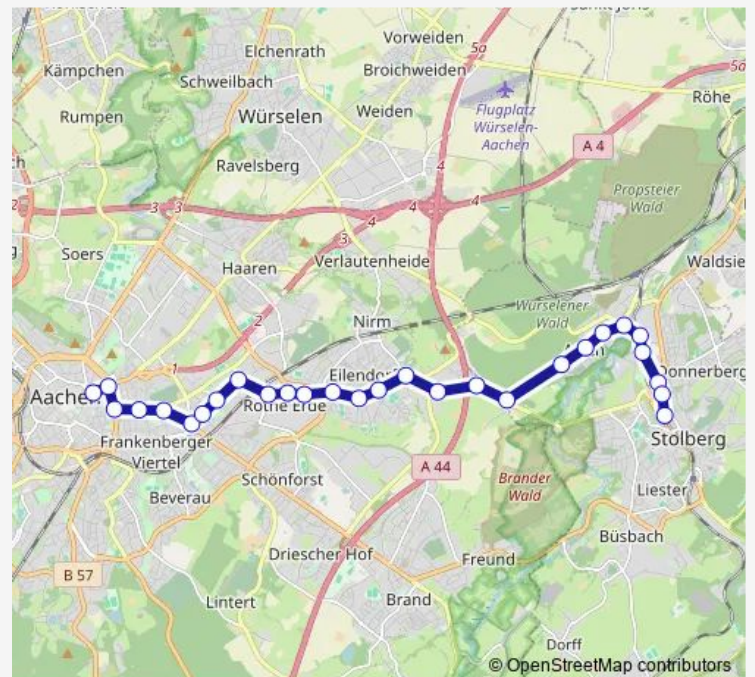

Direction

undefined — undefined

0 stops

[Open route schedule](#)

Route schedule

undefined — undefined

Monday	—
Tuesday	—
Wednesday	—
Thursday	—
Friday	—
Saturday	—
Sunday	11:32-15:31

Route info

Direction:

Stops: 0

Trip Duration: — min

Direction

Aachen, Bushof — Stolberg, Mühlener Bahnhof (Bus)

28 stops

[Open route schedule](#)

Aachen, Bushof

Aachen, Hansemannplatz

Aachen, Kaiserplatz

Aachen, Scheibenstraße

Aachen, Josefskirche (Justizzentrum)

Aachen, Elsassstraße

Aachen, Kennedypark

Aachen, Geschwister-Scholl-Gymnasium

Aachen, Am Rott

Route info

Direction: Aachen, Bushof

Stops: 28

Trip Duration: 0 hour 35 min

Stolberg, Mühlener Brücke

Stolberg, Salmstraße

Stolberg, Mühlener Bahnhof (Bus)

Direction