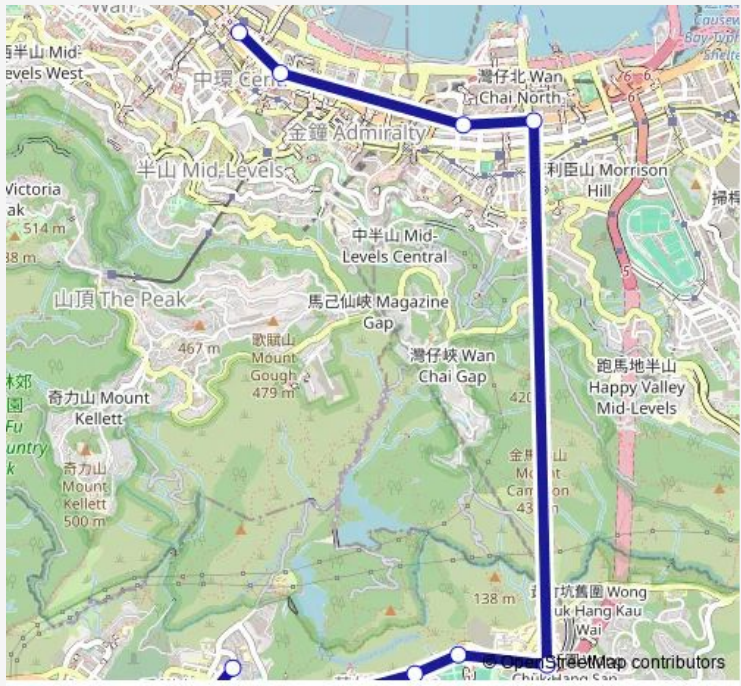

- [Ctb] Shek PAI Wan
- [Ctb] Aberdeen[[Kmb+Ctb] Aberdeen BUS Terminus/
Aberdeen
- [Ctb] YIP YEE Mansion, Aberdeen Main Road[[Kmb+Ctb] YIP YEE Mansion/
Yip YEE Mansion, Aberdeen Main Road
- [Ctb] YAN'S Tower, Wong Chuk Hang Road[[Kmb+Ctb] YAN'S Tower/
Yan'S Tower, Wong Chuk Hang Road
- [Ctb] YIP Hing Street, Wong Chuk Hang Road[[Kmb+Ctb] YIP Hing ST Wong Chuk Hang/
Yip Hing Street, Wong Chuk Hang Road
- [Ctb] Wong Chuk Hang Recreation Ground, Wong Chuk Hang Road[[Kmb+Ctb] Wong Chuk Hang Recreation Ground/
Wong Chuk Hang Recreation Ground, Wong Chuk Hang Road
- [Ctb] Aberdeen Tunnel BUS-BUS Interchange[[Kmb+Ctb] Aberdeen Tunnel/
Aberdeen Tunnel BUS-BUS Interchange
- [Ctb] OLD WAN Chai Police Station, Gloucester Road[[Kmb+Ctb] OLD WAN Chai Police Station/
Old WAN Chai Police Station, Gloucester Road[[Kmb] OLD WAN Chai Police Station
- [Ctb] Fenwick Street, Gloucester Road[[Kmb+Ctb] Fenwick Street/
Fenwick Street, Gloucester Road[[Kmb] Fenwick Street
- [Ctb] Statue Square, Connaught Road Central[[Kmb+Ctb] Statue Square/
Statue Square, Connaught Road Central[[Kmb] Statue Square
- [Ctb] Central (Exchange Square)[[Kmb+Ctb] Exchange Square BUS Terminus/
Central (Exchange Square)

Route schedule

[Ctb] Shek PAI Wan — [Ctb] Central (Exchange Square)[[Kmb+Ctb] Exchange Square BUS Terminus/
Central (Exchange Square)

Monday	05:40-17:35
Tuesday	05:40-17:35
Wednesday	05:40-17:35
Thursday	05:40-17:35
Friday	05:40-17:35
Saturday	05:40-17:35
Sunday	05:40-17:35

Route info

Direction: [Ctb] Shek PAI Wan

Stops: 11

Trip Duration: 0 hour 27 min

■ 70p — Shek PAI WAN - Central (Exchange Square) **BusMaps**

Direction

[Ctb] Central (Exchange Square)[[Kmb+Ctb] Exchange Square BUS Terminus/
Central (Exchange Square) — [Ctb] Shek PAI Wan