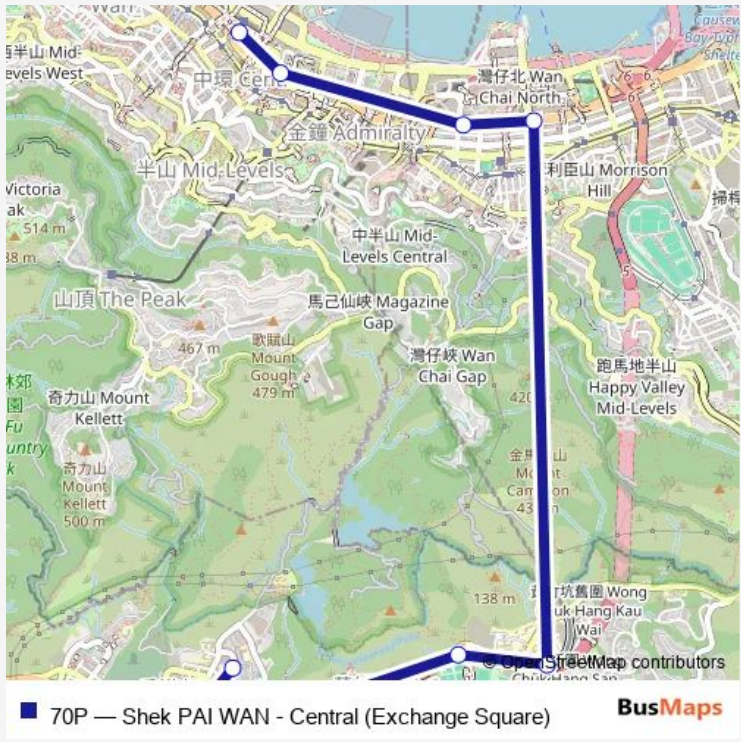

- [Ctb] Shek PAI Wan
- [Ctb] Aberdeen[[Kmb+Ctb] Aberdeen BUS Terminus/
Aberdeen
- [Ctb] YIP YEE Mansion, Aberdeen Main Road[[Kmb+Ctb] YIP YEE Mansion/
Yip YEE Mansion, Aberdeen Main Road
- [Ctb] YAN'S Tower, Wong Chuk Hang Road[[Kmb+Ctb] YAN'S Tower/
Yan'S Tower, Wong Chuk Hang Road
- [Ctb] YIP Hing Street, Wong Chuk Hang Road[[Kmb+Ctb] YIP Hing ST Wong Chuk Hang/
Yip Hing Street, Wong Chuk Hang Road
- [Ctb] Wong Chuk Hang Recreation Ground, Wong Chuk Hang Road[[Kmb+Ctb] Wong Chuk Hang Recreation Ground/
Wong Chuk Hang Recreation Ground, Wong Chuk Hang Road
- [Ctb] Aberdeen Tunnel BUS-BUS Interchange[[Kmb+Ctb] Aberdeen Tunnel/
Aberdeen Tunnel BUS-BUS Interchange
- [Ctb] OLD WAN Chai Police Station, Gloucester Road[[Kmb+Ctb] OLD WAN Chai Police Station/
Old WAN Chai Police Station, Gloucester Road[[Kmb] OLD WAN Chai Police Station
- [Ctb] Fenwick Street, Gloucester Road[[Kmb+Ctb] Fenwick Street/
Fenwick Street, Gloucester Road[[Kmb] Fenwick Street
- [Ctb] Statue Square, Connaught Road Central[[Kmb+Ctb] Statue Square/
Statue Square, Connaught Road Central[[Kmb] Statue Square
- [Ctb] Central (Exchange Square)[[Kmb+Ctb] Exchange Square BUS Terminus/
Central (Exchange Square)

Route schedule

[Ctb] Shek PAI Wan — [Ctb] Central (Exchange Square)[[Kmb+Ctb] Exchange Square BUS Terminus/
Central (Exchange Square)

Monday	05:40-17:35
Tuesday	05:40-17:35
Wednesday	05:40-17:35
Thursday	05:40-17:35
Friday	05:40-17:35
Saturday	05:40-17:35
Sunday	05:40-17:35

Route info

Direction: [Ctb] Shek PAI Wan

Stops: 11

Trip Duration: 0 hour 30 min

Direction

[Ctb] Central (Exchange Square)[Kmb+Ctb] Exchange Square BUS Terminus/
Central (Exchange Square) — [Ctb] Shek PAI Wan