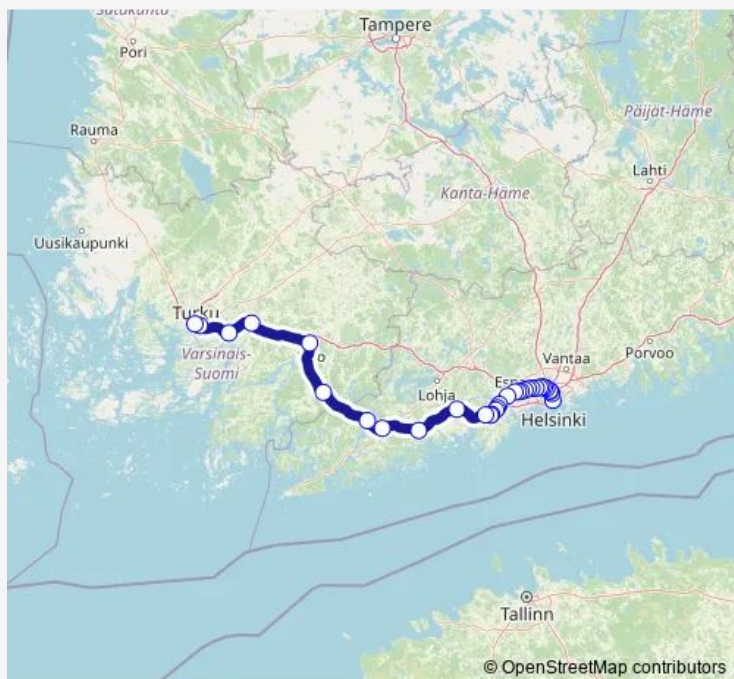

Long Distance Trains IC 943 Helsinki - Turku

[Go to website](#)

Direction

Helsinki — Turku

32 stops

[Open route schedule](#)

Helsinki

Pasila

Ilmala

Helsinki Kivihaka

Huopalahti

Valimo

Pitäjänmäki

Mäkkylä

Leppävaara

Kilo

Kera

Kauniainen

Koivuhovi

Tuomarila

Espoo

Kauklahti

Masala

Vasikkahaka

Jorvas

Heikkilä

Tolsa

Route schedule

Helsinki — Turku

Monday 06:28

Tuesday 06:28

Wednesday 06:28

Thursday 06:28

Friday 06:28

Saturday —

Sunday —

Route info

Direction: Helsinki

Stops: 32

Trip Duration: 2 hour 6 min

■ IC 943 — Helsinki - Turku