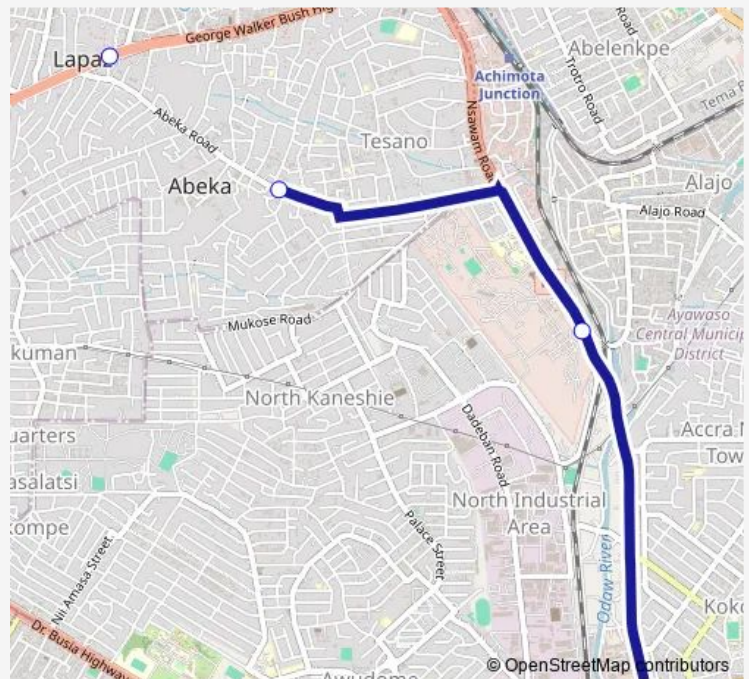

## Bus 011B Circle to Abeka lapaz

[Go to website](#)

### Direction

Terminal Circle — Terminal Abeka lapaz

4 stops

[Open route schedule](#)

Terminal Circle

Car park

New Fadama

Terminal Abeka lapaz

### Route schedule

Terminal Circle — Terminal Abeka lapaz

Monday 14:57

Tuesday 14:57

Wednesday 14:57

Thursday 14:57

Friday 14:57

Saturday 14:57

### Route info

Direction: Terminal Circle

Stops: 4

Trip Duration: 0 hour 21 min

011B — Circle to Abeka lapaz

011B Bus time schedules and route maps are available in an offline PDF at [busmaps.com](https://busmaps.com). Use the [busmaps.com](https://busmaps.com) website to see live bus times, train schedule or subway schedule, and step-by-step directions for all public transit in Accra