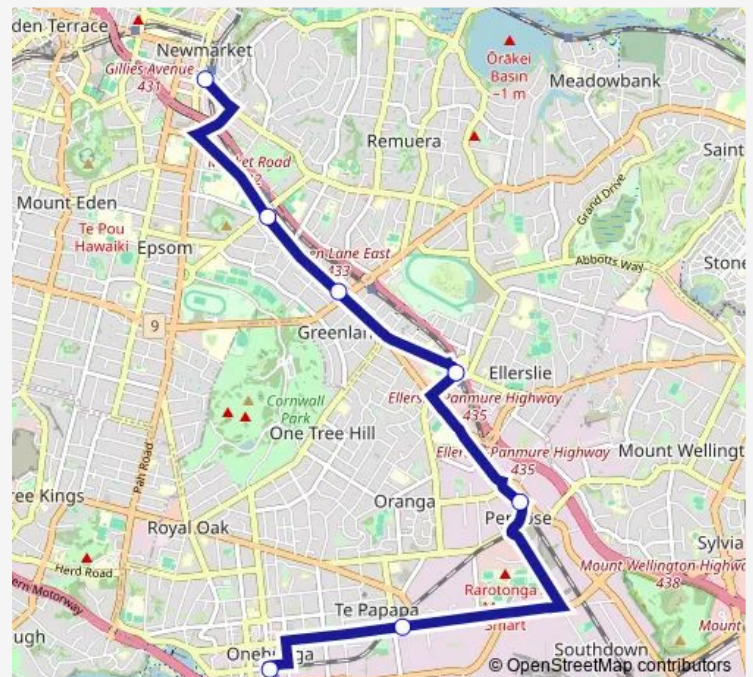

Friday 05:45-01:15⁺¹

Saturday 05:45-01:15⁺¹

Sunday 05:45-01:15⁺¹

Route info

Direction: Stop F Newmarket Station

Stops: 6

Trip Duration: 0 hour 27 min

Direction

Onehunga Station — Stop E Newmarket Station

6 stops

[Open route schedule](#)

Onehunga Station

Penrose Station/Station Road

Stop C Ellerslie

Woolworths Greenlane

Great South Road/Market Road

Stop E Newmarket Station

Route schedule

Onehunga Station — Stop E Newmarket Station

Monday	05:35-00:35 ⁺¹
Tuesday	05:35-00:35 ⁺¹
Wednesday	05:35-00:35 ⁺¹
Thursday	05:35-00:35 ⁺¹
Friday	05:35-00:35 ⁺¹
Saturday	05:35-00:35 ⁺¹
Sunday	05:35-00:35 ⁺¹

Route info

Direction: Onehunga Station

Stops: 6

Trip Duration: 0 hour 26 min

RBO Bus time schedules and route maps are available in an offline PDF at busmaps.com. Use the busmaps.com website to see live bus times, train schedule or subway schedule, and step-by-step directions for all public transit in Auckland