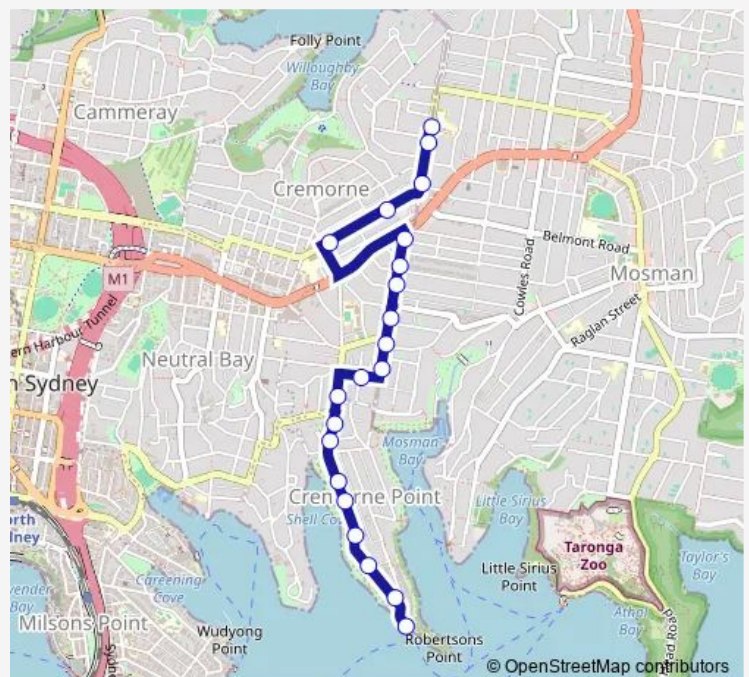

Macpherson St Opp Montague Rd

Macpherson St At Prince St

Gerard St Opp Benelong Rd

Gerard St Before Winnie St

Spofforth St After Military Rd

Spofforth St At Spencer Rd

Spofforth St At Holt Av

Spofforth St At Brierley St

Spofforth St At Reginald St

Spofforth St Opp Florence Lane

Florence St At Reed St

Murdoch St Opp Bennett St

Murdoch St Before Iredale Av

Milson Rd Opp Prior Av

109 Milson Rd

Milson Rd At Sirius St

Milson Rd Opp 58

Milson Rd At Rialto Av

Milson Rd Before Cremorne Rd

Cremorne Point Wharf, Milson Rd

Route schedule

Middle Harbour Public School, Macpherson St — Cremorne Point Wharf, Milson Rd

Monday	15:06
Tuesday	15:06
Wednesday	15:06
Thursday	15:06
Friday	15:06
Saturday	—
Sunday	—

Route info

Direction: Middle Harbour Public School, Macpherson St

Stops: 21

Trip Duration: 0 hour 20 min

566n — Middle Harbour PS to Cremorne Wharf

566n School Bus time schedules and route maps are available in an offline PDF at busmaps.com. Use the busmaps.com website to see live bus times, train schedule or subway schedule, and step-by-step directions for all public transit in Sydney