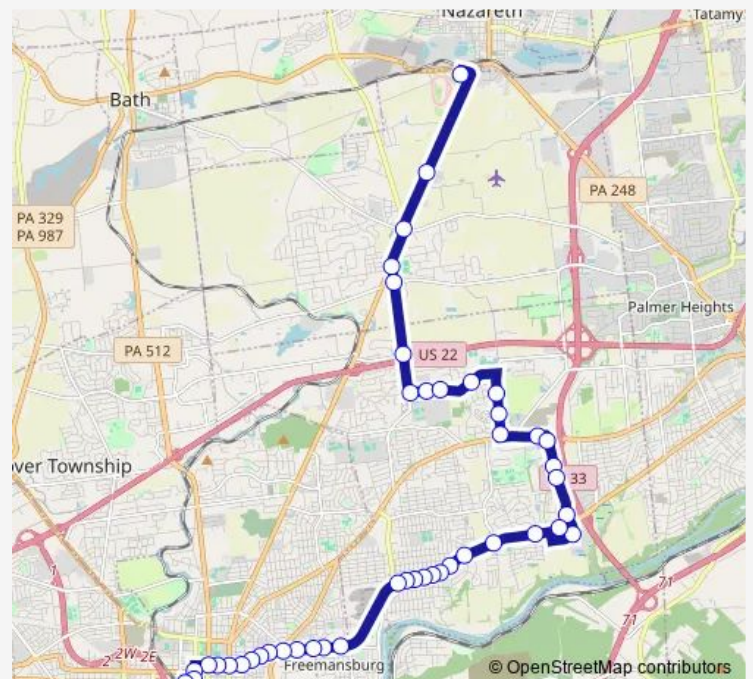

Farmersville at Rexford

Farmersville at King Charles Sb

Farmersville at Easton Sb

William Penn at William Penn Eb

Emrick at William Penn Sb

2710 Emrick Sb

Emrick at Baglyos Sb

Emrick at Freemansburg Sb

St Luke's Anderson

Freemansburg Madison Farms

Freemansburg at Wagner Wb

Route schedule

Nazareth Plaza Eb — BTC - Platform 2

Monday	07:54-22:54
Tuesday	07:54-22:54
Wednesday	07:54-22:54
Thursday	07:54-22:54
Friday	07:54-22:54
Saturday	—
Sunday	—

Route info

Direction: Nazareth Plaza Eb

Stops: 45

Trip Duration: 0 hour 40 min

312 - Bethlehem - NCC - Nazareth

Freemansburg at Farmersville Wb

Freemansburg at Washington Wb

Freemansburg at 14th

Goepp at High Wb

Goepp at Center Wb

New at Union Sb

New at North

BTC - Platform 2

Direction

BTC - Platform 2 — Nazareth Plaza Eb

61 stops