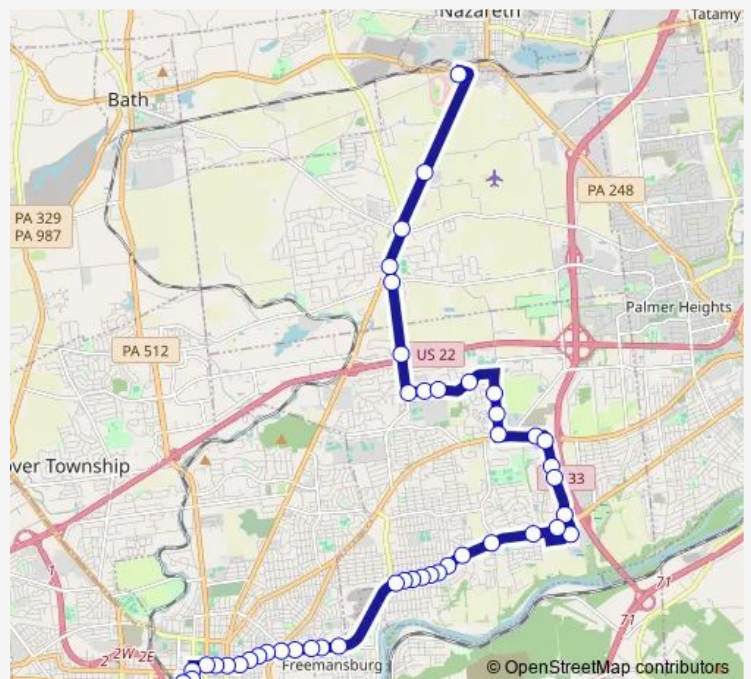

Monday 07:54-22:54

Tuesday 07:54-22:54

Wednesday 07:54-22:54

Thursday 07:54-22:54

Friday 07:54-22:54

Saturday —

Sunday —

Route info

Direction:

Stops: 0

Trip Duration: — min

312 - Bethlehem - NCC - Nazareth

Direction

undefined — undefined

0 stops

[Open route schedule](#)**Route schedule**

undefined — undefined

Monday	07:00-22:00
Tuesday	07:00-22:00
Wednesday	07:00-22:00
Thursday	07:00-22:00
Friday	07:00-22:00
Saturday	—
Sunday	—

Route info

Direction:

Stops: 0

Trip Duration: — min

Direction

BTC - Platform 2 — NCC Penn Hall

42 stops

[Open route schedule](#)

BTC - Platform 2

Broad at New Eb

New at Raspberry

New at Union Nb

New at Goepp Nb

Goepp at Center Eb