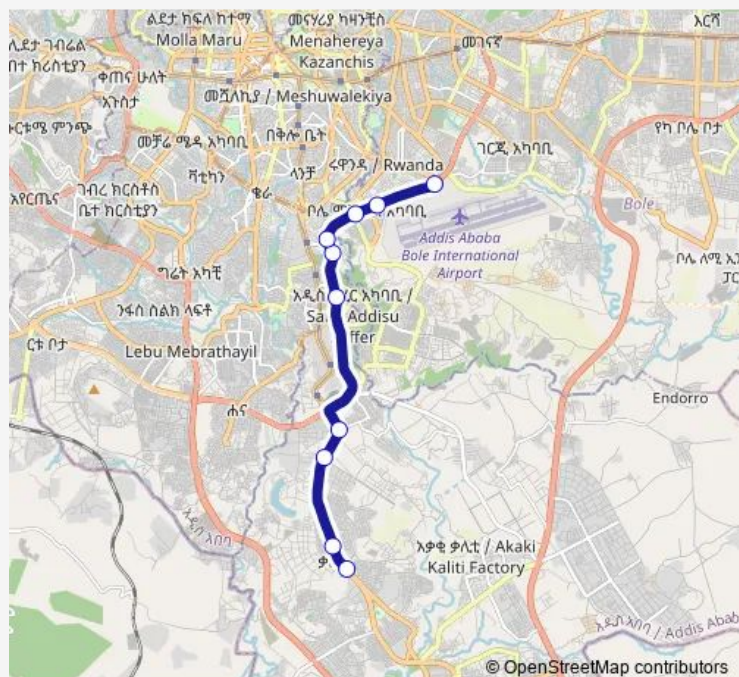

Route schedule

Kality Meneharia — Bole Bridge

Monday 06:00

Tuesday 06:00

Wednesday 06:00

Thursday 06:00

Friday 06:00

Saturday 06:00

Sunday 06:00

Route info

Direction: Kality Meneharia

Stops: 10

Trip Duration: 0 hour 28 min

Direction

Bole Bridge — Kality Meneharia

9 stops

[Open route schedule](#)

Bole Bridge

Mamo

Kadisco

Addis Sefer (Overpass)

Saris Abo

Kality Maselteгна

Wehalemat

Route info

Direction: Bole Bridge

Stops: 9

Trip Duration: 0 hour 38 min

Sh083 Bus time schedules and route maps are available in an offline PDF at busmaps.com. Use the busmaps.com website to see live bus times, train schedule or subway schedule, and step-by-step directions for all public transit in Addis Ababa