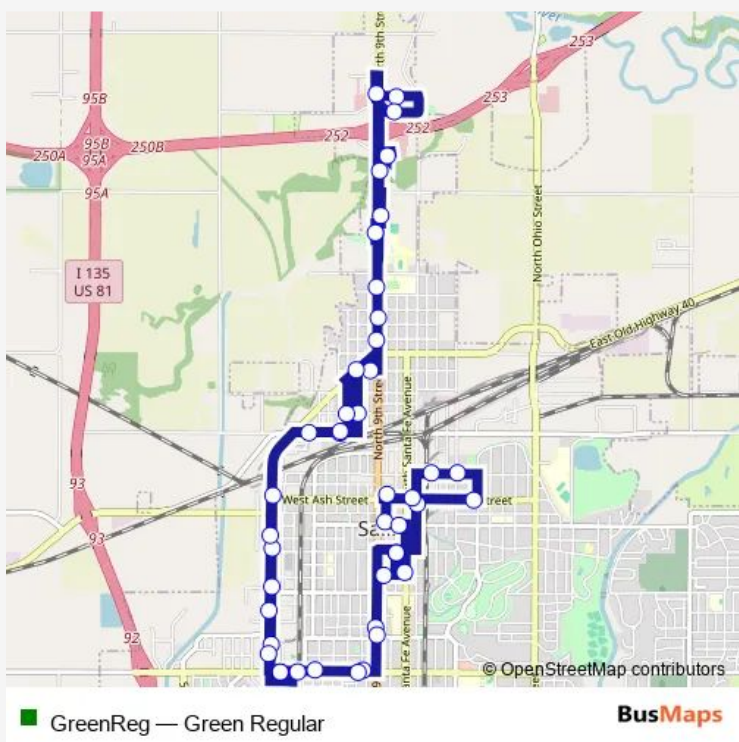

Direction
7th & Walnut — 7th & Walnut

45 stops

[Open route schedule](#)

- 7th & Walnut
- 9th & Washington
- Crawford & 10th
- W Crawford & Phillips (Sinclair Station)
- Sunset Dillons (1201 W. Crawford)
- Great Wall (641 S. Broadway)
- Ace Home Center
- Glass Services (Broadway & Walnut)
- Broadway & Ash (overpass)
- Randy's Auto (1007 North)
- North & 13th (SE Corner)
- 11th & Lincoln
- Woodland & 10th
- 9th & Hamilton
- Church of Christ
- Sure Stay (1846 N 9th)
- Pilot Travel Center
- Gold Road
- La Quinta (201 E Diamond Dr)
- Iron Skillet
- Thomas Park

Route schedule
7th & Walnut — 7th & Walnut

Monday	05:55
Tuesday	05:55
Wednesday	05:55
Thursday	05:55
Friday	05:55
Saturday	08:55
Sunday	—

Route info

Direction: 7th & Walnut

Stops: 45

Trip Duration: 1 hour 0 min

9th & Inez (1309 N. 9th)

9th & Harsh (927 N. 9th)

Airliner Motel (Broadway & Woodland)

12th & Lincoln

North & 13th (NE corner)

Nick's Pawn Shop (118 S. Broadway)

KFC (430 S. Broadway)

Dollar General (654 S. Broadway)