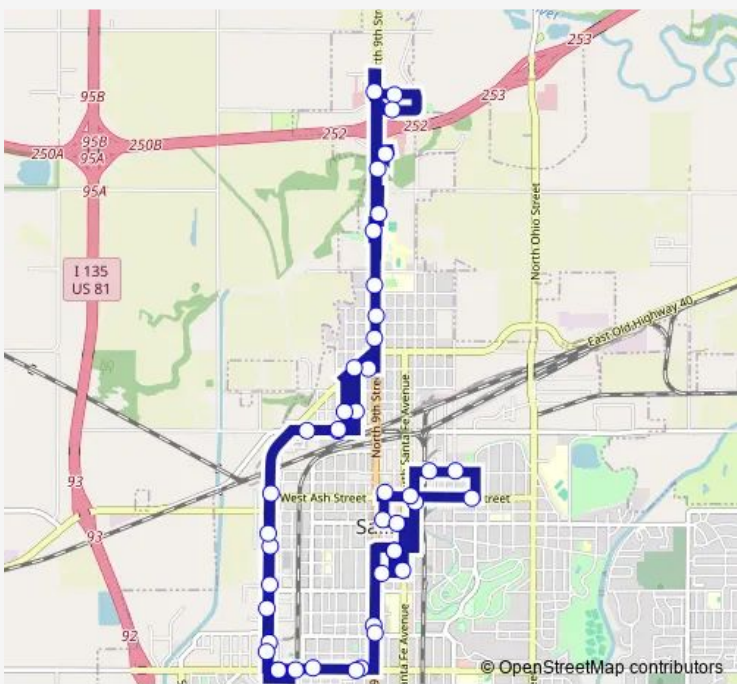

Bus Greenreg Green Regular

[Go to website](#)

Direction
7th & Walnut — 7th & Walnut

45 stops

[Open route schedule](#)

- 7th & Walnut
- 9th & Washington
- Crawford & 10th
- W Crawford & Phillips (Sinclair Station)
- Sunset Dillons (1201 W. Crawford)
- Great Wall (641 S. Broadway)
- Ace Home Center
- Glass Services (Broadway & Walnut)
- Broadway & Ash (overpass)
- Randy's Auto (1007 North)
- North & 13th (SE Corner)
- 11th & Lincoln
- Woodland & 10th
- 9th & Hamilton
- Church of Christ
- Sure Stay (1846 N 9th)
- Pilot Travel Center
- Gold Road
- La Quinta (201 E Diamond Dr)
- Iron Skillet
- Thomas Park

Route schedule
7th & Walnut — 7th & Walnut

Monday	05:55
Tuesday	05:55
Wednesday	05:55
Thursday	05:55
Friday	05:55
Saturday	08:55
Sunday	—

Route info

Direction: 7th & Walnut

Stops: 45

Trip Duration: 1 hour 0 min

Greenreg — Green Regular BusMaps

9th & Inez (1309 N. 9th)

9th & Harsh (927 N. 9th)

Airliner Motel (Broadway & Woodland)

12th & Lincoln

North & 13th (NE corner)

Nick's Pawn Shop (118 S. Broadway)

KFC (430 S. Broadway)

Vanier Child Center (155 N. Oakdale)

617 E Elm

Hazardous Waste (311 E Elm)

The Alley (115 E. Ash)

City/County Building (300 W Ash)

Sacred Heart Cathedral (8th & Iron)

United Building (Iron & 7th)

Santa Fe & Mulberry (256 S. Santa Fe)