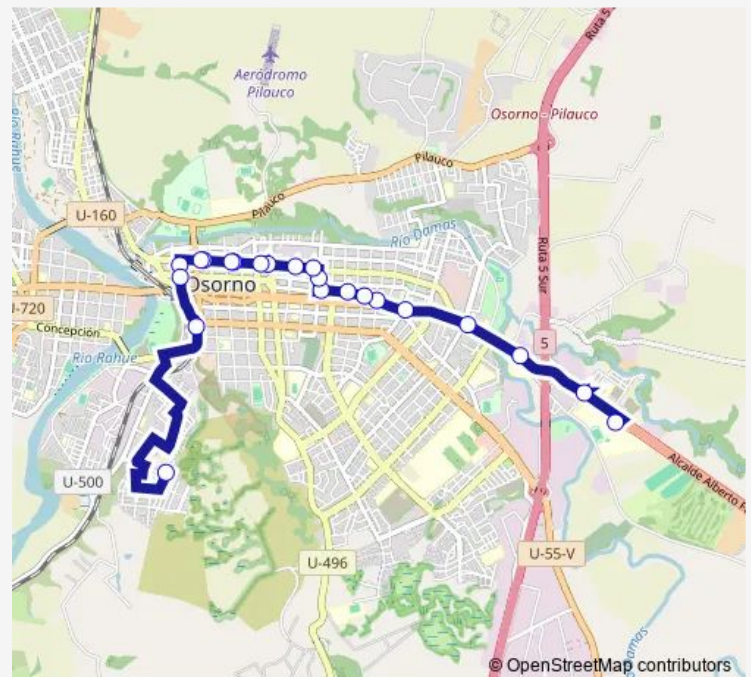

## Route schedule

Universidad De Los Lagos — Terminal De Buses Línea 9

Monday 07:43

Tuesday 07:43

Wednesday 07:43

Thursday 07:43

Friday 07:43

Saturday 08:08

## Route info

Direction: Universidad De Los Lagos

Stops: 22

Trip Duration: 0 hour 32 min

L9-V1 — Ovejería - Universidad De Los Lagos

## Route info

Direction: Terminal De Buses Línea 9

Stops: 23

Trip Duration: 0 hour 33 min

L9-V1 Bus time schedules and route maps are available in an offline PDF at [busmaps.com](https://busmaps.com). Use the [busmaps.com](https://busmaps.com) website to see live bus times, train schedule or subway schedule, and step-by-step directions for all public transit in Osorno