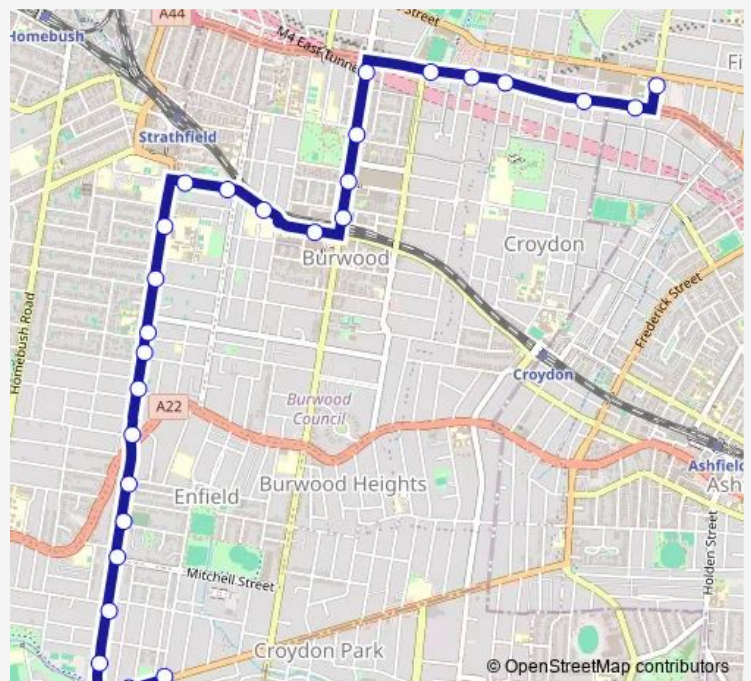

School Bus 572s Rosebank College to Croydon Park

[Go to website](#)

**Direction**

Harris Rd Opp Rosebank College — Georges River Rd At Portland St

27 stops

[Open route schedule](#)

- Harris Rd Opp Rosebank College
- Parramatta Rd After Byron St
- Parramatta Rd At Alfred St
- Parramatta Rd At Cheltenham Rd
- Parramatta Rd At Lucas Rd
- Parramatta Rd Opp Concord Oval
- Burwood Rd At Parramatta Rd
- Burwood Rd Opp Burwood Park
- Westfield Burwood, Burwood Rd
- Burwood Station, Burwood Rd, Stand H
- Burwood Station, Railway Pde, Stand C
- Burwood Public School, Railway Pde
- Morwick St After Wentworth Rd
- Morwick St Before The Boulevard
- Santa Sabina College, The Boulevard
- The Boulevard At Woodside Av
- The Boulevard Opp Trinity Grammar School
- The Boulevard At Wonga St
- The Boulevard At Henry St
- The Broadway, The Boulevard
- Coronation Pde At Mina Rosa St

Route schedule

Harris Rd Opp Rosebank College — Georges River Rd At Portland St

Monday	15:30
Tuesday	15:30
Wednesday	15:30
Thursday	14:50-15:30
Friday	—
Saturday	—
Sunday	—

Route info

Direction: Harris Rd Opp Rosebank College

Stops: 27

Trip Duration: 0 hour 28 min

572s — Rosebank College to Croydon Park

St Thomas' Anglican Church, Coronation Pde

Coronation Pde At Mitchell St

Coronation Pde After Tangarra St

Coronation Pde Before Georges River Rd

Georges River Rd At Blenheim St

Georges River Rd At Portland St

572s School Bus time schedules and route maps are available in an offline PDF at [busmaps.com](https://busmaps.com). Use the [busmaps.com](https://busmaps.com) website to see live bus times, train schedule or subway schedule, and step-by-step directions for all public transit in Sydney