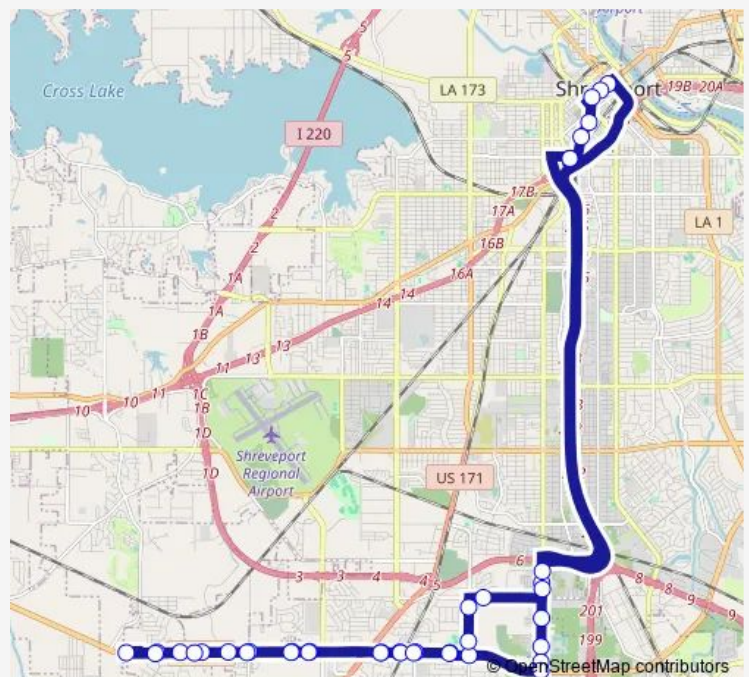

### Direction

Sportran Intermodal Terminal — Sportran Intermodal Terminal

39 stops

[Open route schedule](#)

- Sportran Intermodal Terminal
- Linwood & Vineyard Christian Fellowship (Outbound)
- Linwood Ave & Gravois Rd
- Linwood Ave & Calvary Church
- Linwood Ave & Brookshires
- Bert Kouns & Walmart
- W. Bert Kouns & Kingston Rd
- Bert Kouns & Southern Hills Pk (Outbound)
- Bert Kouns & Baird Rd (Outbound)
- Bert Kouns & WK South (Outbound)
- Bert Kouns & Whataburger
- Bert Kouns & Summer Tree Apts (Outbound)
- Bert Kouns & Fountain View (Outbound)
- Bert Kouns & Dean Rd (Outbound)
- Bert Kouns & Dawn Ridge (Outbound)
- Bert Kouns & Green Forest (Outbound)
- Bert Kouns & Industrial Dr (Outbound)
- Bert Kouns & New Castle (Outbound)
- Bert Kouns & Teleperformance (Outbound)
- Bert Kouns & New Castle (Inbound)
- Bert Kouns & Flournoy Lucas (Inbound)

### Route schedule

Sportran Intermodal Terminal — Sportran Intermodal Terminal

Monday	17:45-00:15 <sup>+1</sup>
Tuesday	17:45-00:15 <sup>+1</sup>
Wednesday	17:45-00:15 <sup>+1</sup>
Thursday	17:45-00:15 <sup>+1</sup>
Friday	17:45-00:15 <sup>+1</sup>
Saturday	17:45-00:15 <sup>+1</sup>
Sunday	08:00-16:20

### Route info

Direction: Sportran Intermodal Terminal

Stops: 39

Trip Duration: 1 hour 2 min

Alt 103 — Alt 103 - S. Linwood/W. Bert Kouns

Bert Kouns & Dean Rd (Inbound)

Bert Kouns & Fountain View (Inbound)

Bert Kouns & Summer Tree Apts (Inbound)

Linwood Ave & Idema

Texas St & Market St

Texas St & Marshall St (Inbound)

Texas St & Louisiana Ave Susla/Artspace

Texas Ave & Grand Ave (Inbound)

Texas St & Lawrence St (Inbound)

Sportran Intermodal Terminal