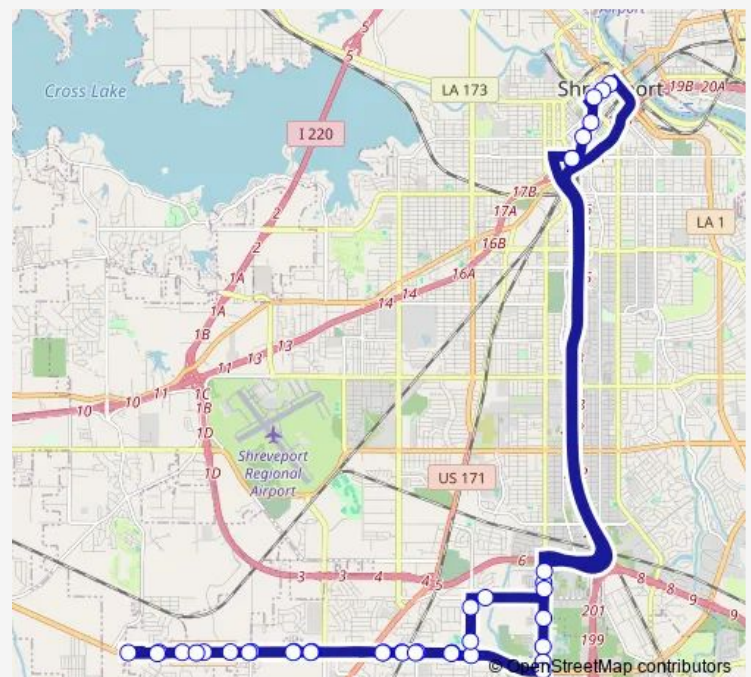

Bert Kouns & Industrial Dr (Outbound)

Bert Kouns & New Castle (Outbound)

Bert Kouns & Teleperformance (Outbound)

Bert Kouns & New Castle (Inbound)

Bert Kouns & Flournoy Lucas (Inbound)

Route schedule

Sportran Intermodal Terminal — Sportran Intermodal Terminal

Monday 17:45-00:15⁺¹

Tuesday 17:45-00:15⁺¹

Wednesday 17:45-00:15⁺¹

Thursday 17:45-00:15⁺¹

Friday 17:45-00:15⁺¹

Saturday 17:45-00:15⁺¹

Sunday 08:00-16:20

Route info

Direction: Sportran Intermodal Terminal

Stops: 39

Trip Duration: 1 hour 2 min

Alt 103 — Alt 103 - S. Linwood/W. Bert Kouns

Bert Kouns & Dean Rd (Inbound)

Bert Kouns & Fountain View (Inbound)

Bert Kouns & Summer Tree Apts (Inbound)

Linwood Ave & Idema

Texas St & Market St

Texas St & Marshall St (Inbound)

Texas St & Louisiana Ave Susla/Artspace

Texas Ave & Grand Ave (Inbound)

Texas St & Lawrence St (Inbound)

Sportran Intermodal Terminal