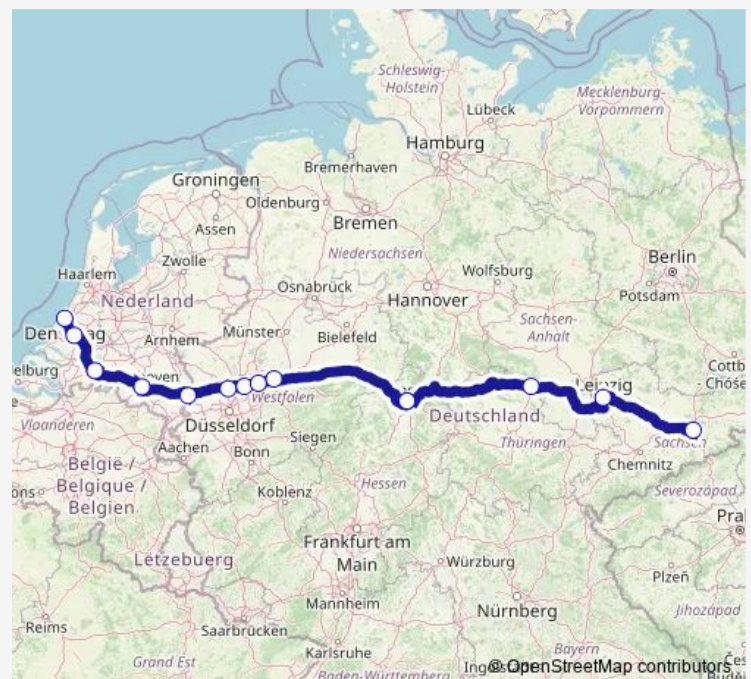

Autohof Sangerhausen

Kassel Bahnhof Wilhelmshöhe

Kassel Bahnhof Wilhelmshöhe

Dortmund Hbf

Bochum Hbf

Essen Hbf

Duisburg Hbf

Venlo Station (Platform G)

Eindhoven Station (John F. Kennedylaan)

Breda central train station

Rotterdam Central Station

The Hague (Central Station)

Route schedule

Dresden Hauptbahnhof — The Hague (Central Station)

Monday 08:10

Tuesday 08:10

Wednesday 08:10

Thursday 08:10

Friday 08:10

Saturday 08:10

Sunday 08:10

Route info

Direction: Dresden Hauptbahnhof

Stops: 14

Trip Duration: 13 hour 20 min

023 — Dresden - Dortmund - The Hague

Direction

The Hague (Central Station) — Dresden Hauptbahnhof

14 stops

[Open route schedule](#)

The Hague (Central Station)

Rotterdam Central Station