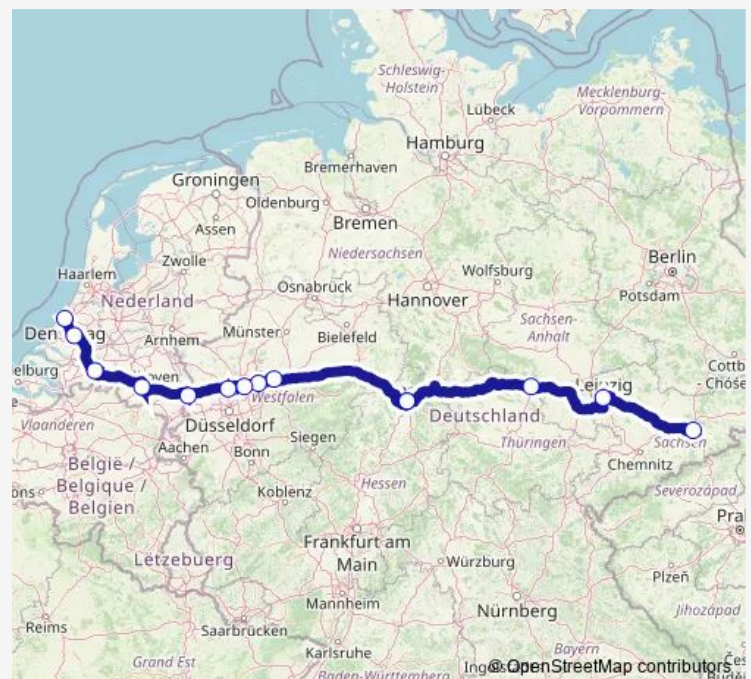

Autohof Sangerhausen

Kassel Bahnhof Wilhelmshöhe

Kassel Bahnhof Wilhelmshöhe

Dortmund Hbf

Bochum Hbf

Essen Hbf

Duisburg Hbf

Venlo Station (Platform G)

Eindhoven Station (John F. Kennedylaan)

Breda central train station

Rotterdam Central Station

The Hague (Central Station)

Route schedule

Dresden Hauptbahnhof — The Hague (Central Station)

Monday 08:10

Tuesday 08:10

Wednesday 08:10

Thursday 08:10

Friday 08:10

Saturday 08:10

Sunday 08:10

Route info

Direction: Dresden Hauptbahnhof

Stops: 14

Trip Duration: 13 hour 20 min

023 — Dresden - Dortmund - The Hague

Direction

The Hague (Central Station) — Dresden Hauptbahnhof

14 stops

[Open route schedule](#)

The Hague (Central Station)

Rotterdam Central Station