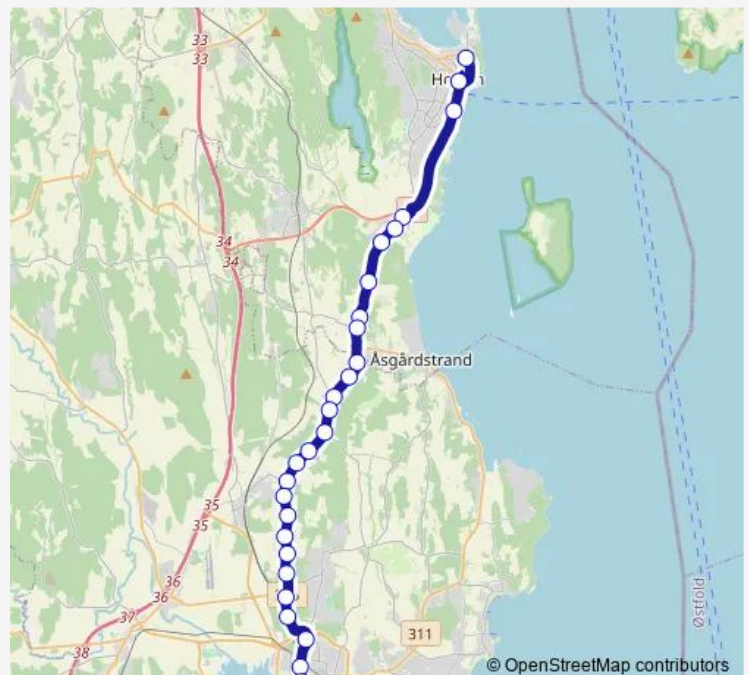

Thursday 06:43

Friday 06:43

Saturday —

Sunday —

Route info

Direction: Kopstadkrysset

Stops: 44

Trip Duration: 0 hour 52 min

023 — Nykirke-Horten-Tønsberg

BusMaps

Gunnerødbrekka

Bakkenteigen

Furuhaug

Ra

Kjær søndre

Gullerød