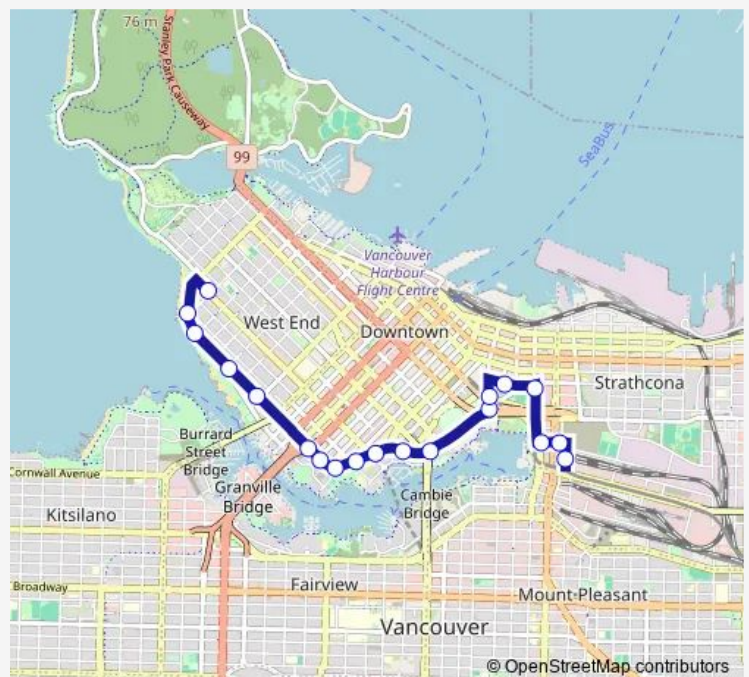

Westbound Pacific St @ Jervis St

Westbound Beach Ave @ Cardero St

Westbound Beach Ave @ Bidwell St

Westbound Davie St @ Bidwell St

Route schedule

Main Street-Science World Station @ Bay 3 — Westbound
Davie St @ Bidwell St

Monday 06:00-00:04⁺¹

Tuesday 06:00-00:04⁺¹

Wednesday 06:00-00:04⁺¹

Thursday 06:00-00:04⁺¹

Friday 06:00-00:04⁺¹

Saturday 08:00-24:00

Sunday 08:00-23:59

Route info

Direction: Main Street-Science World Station @ Bay 3

Stops: 19

Trip Duration: 0 hour 25 min

023 — Main St Station/English Bay

Direction

Westbound Davie St @ Bidwell St — Southbound Station St @ Terminal Ave

19 stops

[Open route schedule](#)

Westbound Davie St @ Bidwell St

Eastbound Beach Ave @ Bidwell St

Eastbound Beach Ave @ Cardero St

Eastbound Pacific St @ Jervis St

Eastbound Pacific St @ Thurlow St

Eastbound Pacific St @ Seymour Mews