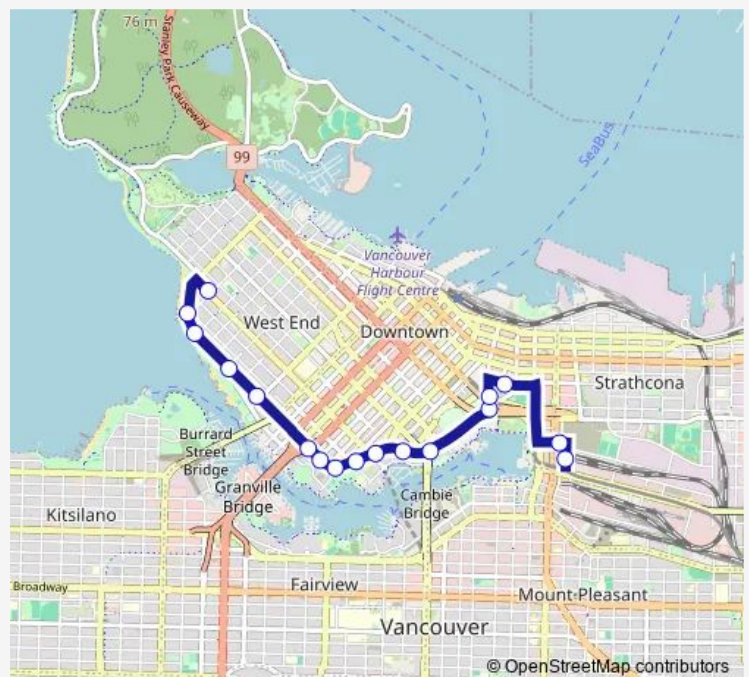

Bus 023 Main St Station/English Bay

[Go to website](#)

Direction

Main Street-Science World Station @ Bay 3 — Westbound
Davie St @ Bidwell St

17 stops

[Open route schedule](#)

Main Street-Science World Station @ Bay 3

Yaletown-Roundhouse Station @ Bay 3

Westbound Pacific Blvd @ Drake St

Westbound Pacific St @ Richards St

Westbound Beach Ave @ Howe St

Westbound Beach Ave @ Hornby St

Westbound Beach Ave @ Bute St

Westbound Pacific St @ Jervis St

Westbound Beach Ave @ Cardero St

Westbound Beach Ave @ Bidwell St

Westbound Davie St @ Bidwell St

Route schedule

Main Street-Science World Station @ Bay 3 — Westbound
Davie St @ Bidwell St

Monday	06:00-00:04 ⁺¹
Tuesday	06:00-00:04 ⁺¹
Wednesday	06:00-00:04 ⁺¹
Thursday	06:00-00:04 ⁺¹
Friday	06:00-00:04 ⁺¹
Saturday	08:00-24:00
Sunday	08:00-23:59

Route info

Direction: Main Street-Science World Station @ Bay 3

Stops: 17

Trip Duration: 0 hour 24 min

■ 023 — Main St Station/English Bay

Direction

Westbound Davie St @ Bidwell St — Southbound Station St @ Terminal Ave