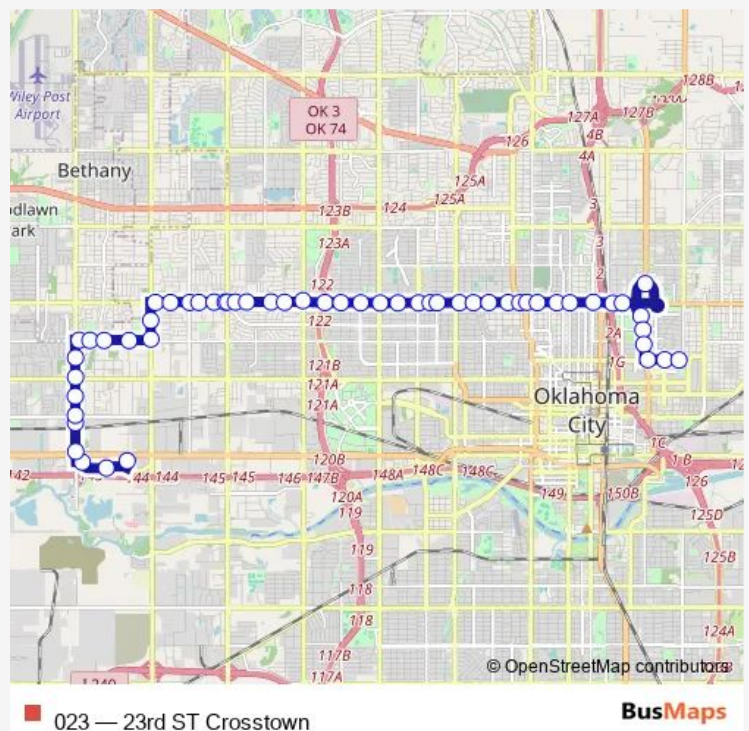

N Kelley AVE @ NE 16th St

N Kelley AVE @ NE 20th St

NE 23rd ST @ N Laird Ave

NE 23rd ST @ N Walnut Ave

NE 23rd ST @ N Oklahoma Ave

NW 23rd ST @ N Broadway Ave

NW 23rd ST @ Robinson Ave

NW 23rd ST @ Walker

NW 23rd ST @ Flynn Ave

NW 23rd ST @ N Villa Ave

NW 23rd ST @ N Miller Ave

Route schedule

NE 13th ST @ Health Sciences Center — S Greenfield Center DR @ W Reno Ave

Monday 05:50-18:20

Tuesday 05:50-18:20

Wednesday 05:50-18:20

Thursday 05:50-18:20

Friday 05:50-18:20

Saturday 06:53-17:53

Sunday 06:53-17:53

Route info

Direction: NE 13th ST @ Health Sciences Center

Stops: 50

Trip Duration: 0 hour 52 min

NW 23rd ST @ N MAY Ave

NW 23rd ST @ Land Ave

NW 23rd ST @ N Woodward Ave

NW 23rd @ Grand

NW 23rd ST @ N Portland Ave

NW 23rd ST @ Roff

NW 23rd ST @ N Utah Ave

NW 23rd ST @ N Geraldine Ave