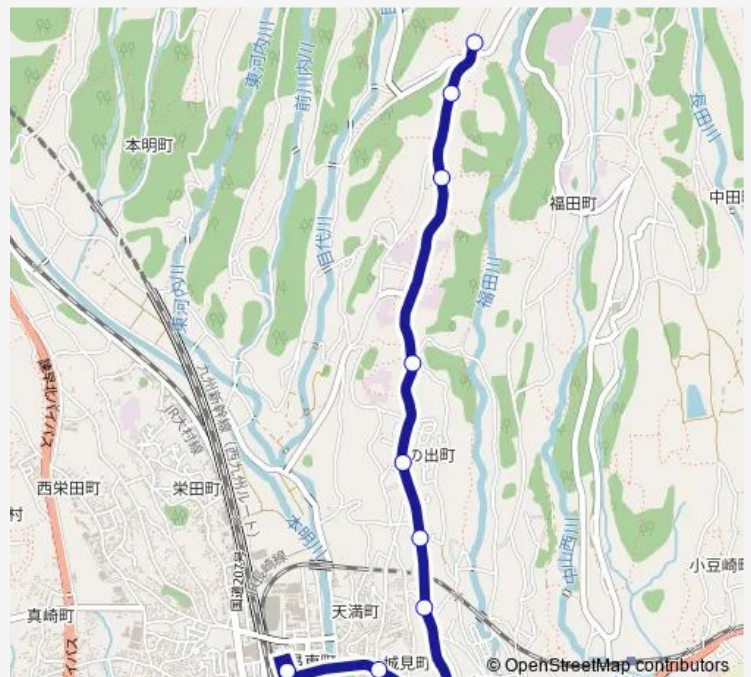

### Direction

諫早駅前5番のりば — 目代上り

10 stops

[Open route schedule](#)

諫早駅前5番のりば

北諫早中学校前下り

金谷町下り

病院前（諫早）下り

### Route schedule

諫早駅前5番のりば — 目代上り

Monday 07:02-18:32

Tuesday 07:02-18:32

Wednesday 07:02-18:32

Thursday 07:02-18:32

Friday 07:02-18:32

Saturday 07:32

Sunday 09:32-17:32

### Route info

Direction: 諫早駅前5番のりば

Stops: 10

Trip Duration: 0 hour 14 min

■ 目代 — 目代金谷町

目代 Bus time schedules and route maps are available in an offline PDF at [busmaps.com](https://busmaps.com). Use the [busmaps.com](https://busmaps.com) website to see live bus times, train schedule or subway schedule, and step-by-step directions for all public transit in Isahaya