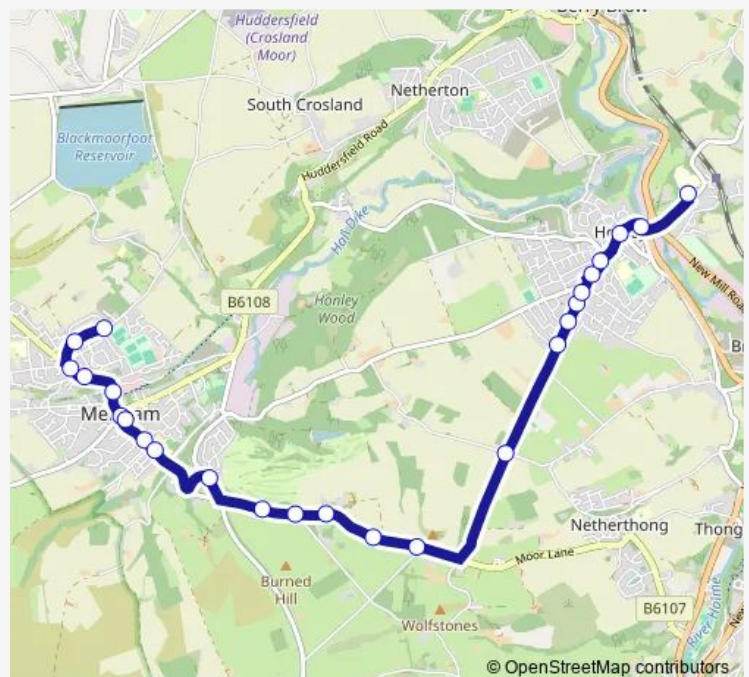

### Route schedule

Helme Lane Broadlands Rd — High School Grounds

Monday 08:00

Tuesday 08:00

Wednesday 08:00

Thursday 08:00

Friday 08:00

Saturday —

### Route info

Direction: Helme Lane Broadlands Rd

Stops: 25

Trip Duration: 0 hour 20 min

■ K5

Moor Bottom West Avenue

Market Place

Eastgate Station Road