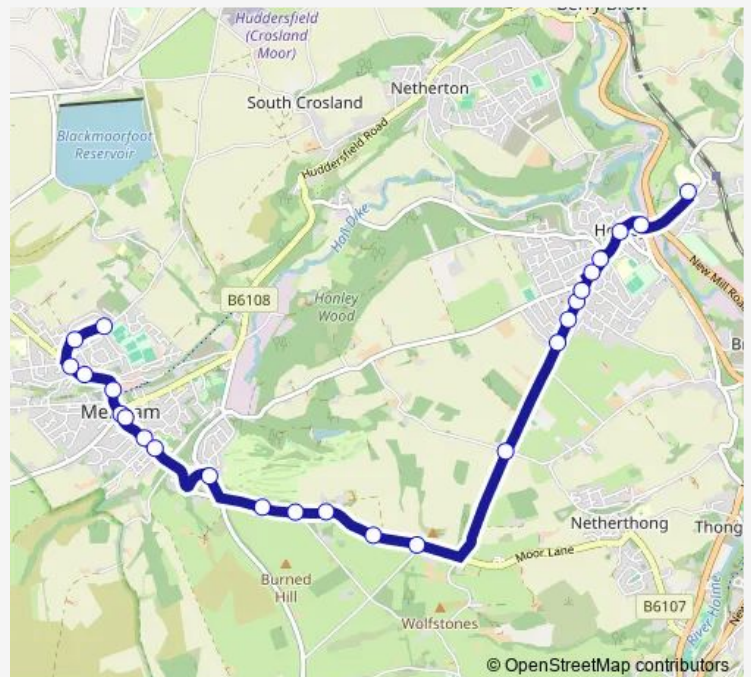

Bus K5

[Go to website](#)

Direction

Helme Lane Broadlands Rd — High School Grounds

25 stops

[Open route schedule](#)

- Helme Lane Broadlands Rd
- Sunny Heys
- Lower Hey
- Slaithwaite Road
- Meltham Morrisons
- Holmfirth Rd Huddersfield Rd
- Parkin Lane Holmfirth Rd
- Holmfirth Rd Wetlands Road
- Holmfirth Rd Derwent Rd
- Thick Hollins Rd Acre Lane
- Meltham Golf Club
- Willshaw Mill Road
- Wilshaw Rd St Marys Church
- Wilshaw Rd St Marys Court
- Wilshaw Rd Bradshaw Road
- Knoll Lane Oldfield Rd
- Bradshaw Road Derwent Rd
- Bradshaw Road Bradshaw Ave
- Bradshaw Road Fisher Green
- Bradshaw Road Fisher Green
- Moor Bottom Trinity Court

Route schedule

Helme Lane Broadlands Rd — High School Grounds

Monday	08:00
Tuesday	08:00
Wednesday	08:00
Thursday	08:00
Friday	08:00
Saturday	—
Sunday	—

Route info

Direction: Helme Lane Broadlands Rd

Stops: 25

Trip Duration: 0 hour 20 min

■ K5

Moor Bottom West Avenue

Market Place

Eastgate Station Road

High School Grounds

Direction

High School Grounds — Helme Lane Highfield Crescent

23 stops

[Open route schedule](#)

High School Grounds

Eastgate Northgate

Westgate Marsh Gardens

Moor Bottom Westgate

Moor Bottom Bradshaw Road

Bradshaw Road Fisher Green