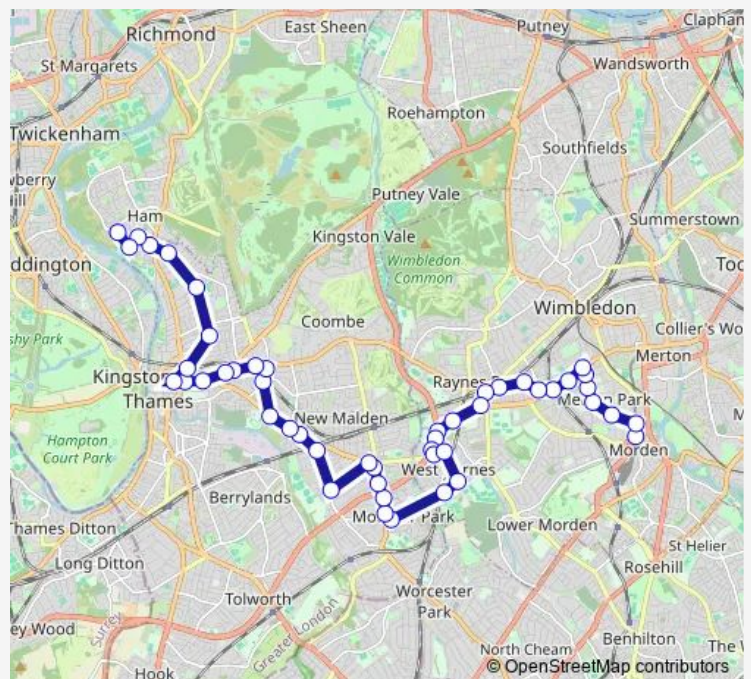

Thursday 06:10-19:10

Friday 06:10-19:10

Saturday 06:10-19:10

Sunday —

Route info

Direction: Dysart Avenue

Stops: 47

Trip Duration: 1 hour 32 min

K5 — Ham - Kingston - New Malden - Wimbledon Chase - Morden BusMaps

Nelson Road South Lane

Rodney Road

New Malden / Kingston Road

New Malden / Fountain Roundabout

St James Ch /Kingston By-Pass

Blakes Lane

West Barnes Lane / Motspur Pk

Motspur Park Rail Station

Seaforth Ave / West Barnes Ln

West Barnes Level Crossing

Shannon Corner / Cavendish Avenue

Shannon Corner

Carters Bridge

Bushey Road / Grand Drive

Raynes Park

Raynes Park Library

Sydney Road

Lower Downs Road

Wimbledon Chase Station

The Nelson Health Centre

Wilton Crescent

Mostyn Road

Kenley Road / Mostyn Road