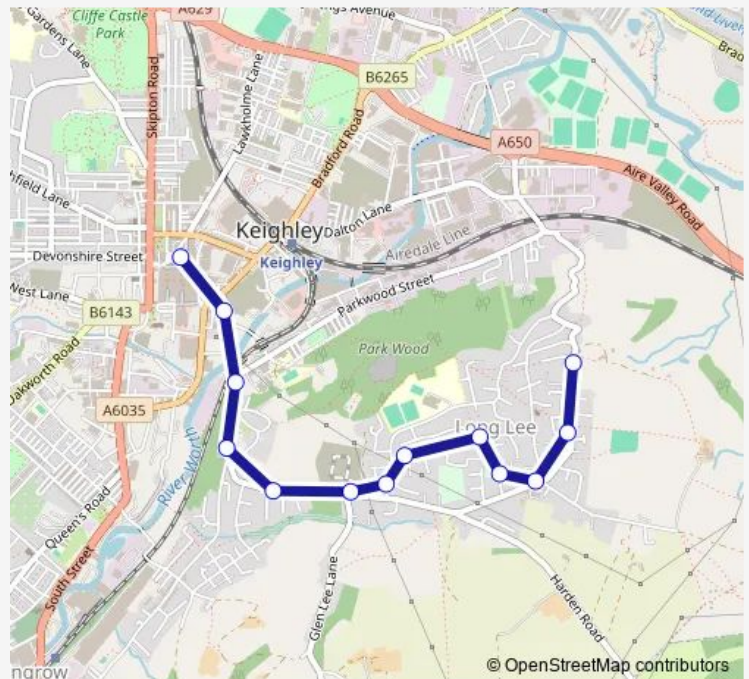

Long Lee Lane Moss Carr Rd

Thwaites Brow Road Sunnydale Grove

Thwaites Brow Rd Bank Top Way

Route schedule

Bus Station stand M — Thwaites Brow Rd Bank Top Way

Monday 06:15-22:38

Tuesday 06:15-22:38

Wednesday 06:15-22:38

Thursday 06:15-22:38

Friday 06:15-22:38

Saturday 08:10-22:38

Sunday 10:30-22:35

Route info

Direction: Bus Station stand M

Stops: 13

Trip Duration: 0 hour 11 min

■ K5 — Keighley - Thwaites Brow

Direction

Thwaites Brow Rd Bank Top Way — Bus Station stand M

13 stops

[Open route schedule](#)

Thwaites Brow Rd Bank Top Way

Thwaites Brow Road Sunnydale Grove

Long Lee Lane Moss Carr Rd

Friday 06:30-22:50

Saturday 08:25-22:50

Sunday 10:43-22:48

Route info

Direction: Thwaites Brow Rd Bank Top Way

Stops: 13

Trip Duration: 0 hour 10 min

K5 Bus time schedules and route maps are available in an offline PDF at busmaps.com. Use the busmaps.com website to see live bus times, train schedule or subway schedule, and step-by-step directions for all public transit in Keighley