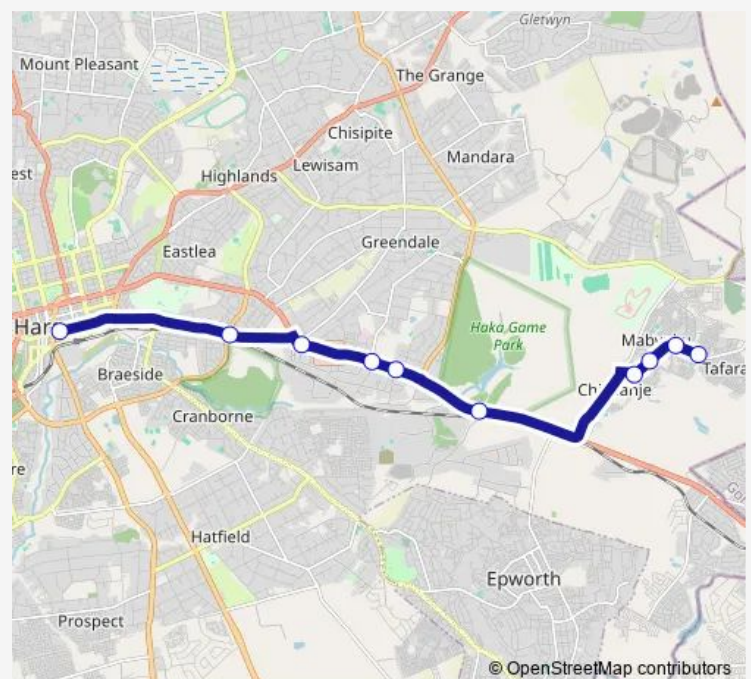

Communal Taxi Service Inez Terrace Hub to Mabvuku Pakamunhu Hub

[Go to website](#)

Direction

Inez Terrace Hub — Mabvuku Hub

10 stops

[Open route schedule](#)

Inez Terrace Hub

Corner Glenara Avenue South and Robert Mugabe Road

Corner Coronation Avenue and Samora Machel Avenue

Total Msasa 2

Grand Auto Bus Stop

Bus Stop

Green Tank

High Street Bus Stop

Herentals Turnoff

Mabvuku Hub

Route schedule

Inez Terrace Hub — Mabvuku Hub

Monday 15:17

Tuesday 15:17

Wednesday 15:17

Thursday 15:17

Friday 15:17

Saturday 15:17

Sunday 15:17

Route info

Direction: Inez Terrace Hub

Stops: 10

Trip Duration: 0 hour 41 min

Communal Taxi Service time schedules and route maps are available in an offline PDF at busmaps.com. Use the busmaps.com website to see live bus times, train schedule or subway schedule, and step-by-step directions for all public transit in Harare