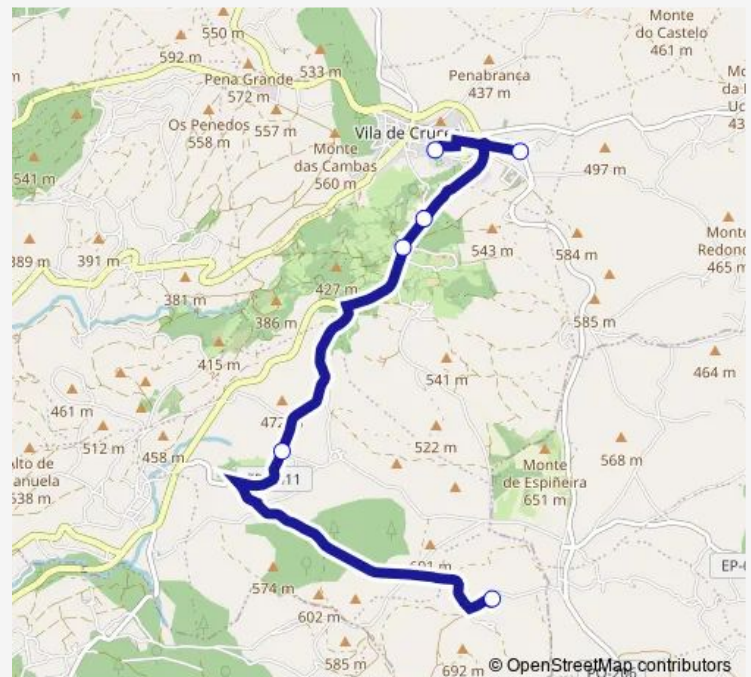

Direction

Ceip Nosa Señora da Pieda — Aldea DE Abaixo

6 stops

[Open route schedule](#)

Ceip Nosa Señora da Pieda

Camballón

Besexos I

Besexos li

Friday 15:25

Saturday —

Sunday —

Route info

Direction: Ceip Nosa Señora da Pieda

Stops: 6

Trip Duration: 0 hour 23 min

Direction

Aldea DE Abaixo — IES Marco do Camballón

7 stops

[Open route schedule](#)

Aldea DE Abaixo

Corredoiras

Besexos li

Besexos I

Camballón

Direction: Aldea DE Abaixo

Stops: 7

Trip Duration: 0 hour 25 min

Xg863046 Bus time schedules and route maps are available in an offline PDF at busmaps.com. Use the busmaps.com website to see live bus times, train schedule or subway schedule, and step-by-step directions for all public transit in Silleda