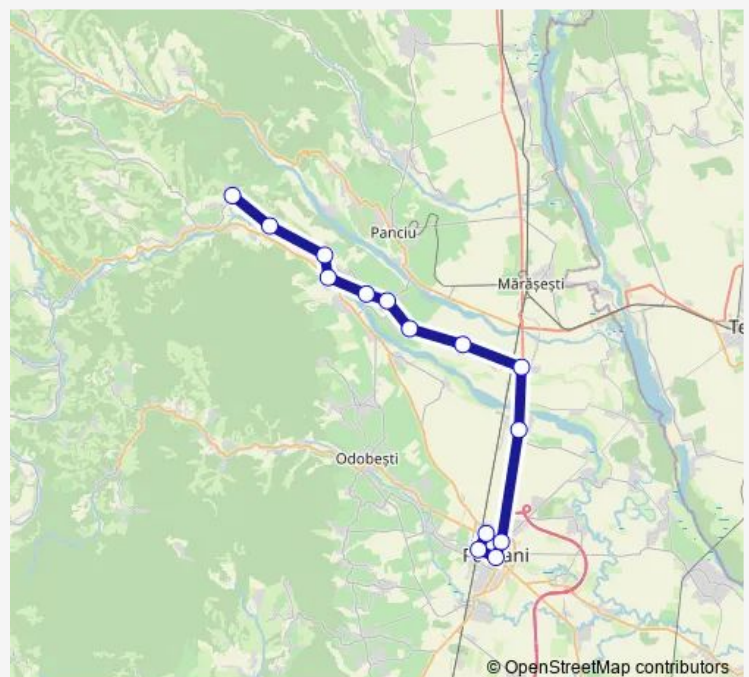

Bus T069 Traseul 069: Focșani - Garoafa - Irești[Go to website](#)**Direction**

Irești — Autogara Focșani

14 stops

[Open route schedule](#)

Irești

Serbesti

Clipiceti

Vitanesti

Friday 06:45-18:30

Saturday 06:45-18:30

Sunday 06:45-18:30

Route info

Direction: Irești

Stops: 14

Trip Duration: 1 hour 14 min

■ T069 — Traseul 069: Focșani - Garoafa - Irești

Direction

Autogara Focșani — Iresti

14 stops

[Open route schedule](#)

Autogara Focșani

staia Direcția de Statistică

staia Grădina Publică/staia Parcul Schuman

staia Spitalul Judeean

Serbesti

Iresti

Route schedule

Autogara Focșani — Iresti

Monday	05:30-17:00
Tuesday	05:30-17:00
Wednesday	05:30-17:00
Thursday	05:30-17:00
Friday	05:30-17:00
Saturday	05:30-17:00
Sunday	05:30-17:00

Route info