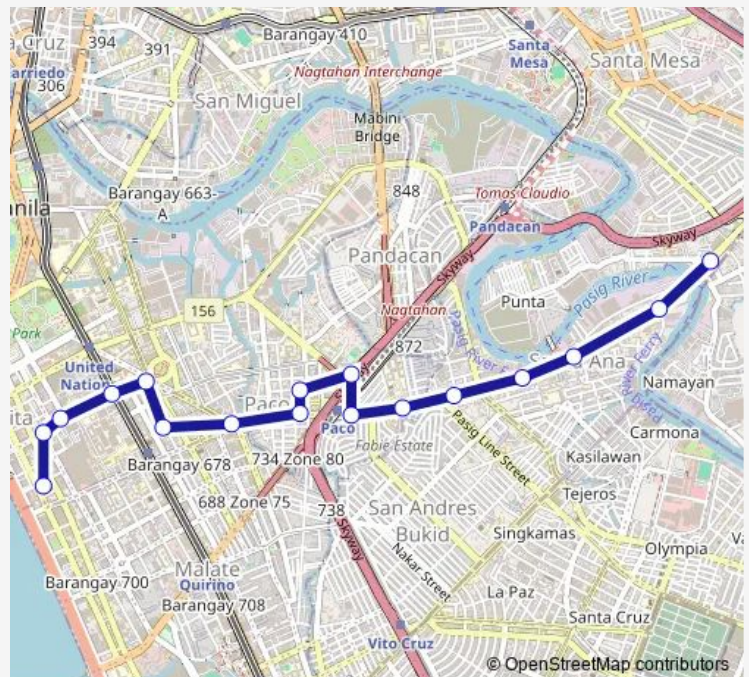

Taft Ave / Padre Faura Intersection, Manila

Robinson's Place Residences II, Padre Faura, Manila

Padre Faura / M Adriatico Intersection, Manila

Marcelo H. del Pilar / Salas Intersection, Manila

Route schedule

New Panaderos / Castañeda Intersection, Manila —
Marcelo H. del Pilar / Salas Intersection, Manila

Monday 00:00

Tuesday 00:00

Wednesday 00:00

Thursday 00:00

Friday 00:00

Saturday 00:00

Sunday 00:00

Route info

Direction: New Panaderos / Castañeda Intersection, Manila

Stops: 17

Trip Duration: 0 hour 27 min

■ Padre Faura - Sta Ana

Direction

Marcelo H. del Pilar / Salas Intersection, Manila — New Panaderos / Castañeda Intersection, Manila

Monday 00:00

Tuesday 00:00

Wednesday 00:00

Thursday 00:00

Friday 00:00

Saturday 00:00

Sunday 00:00

Route info