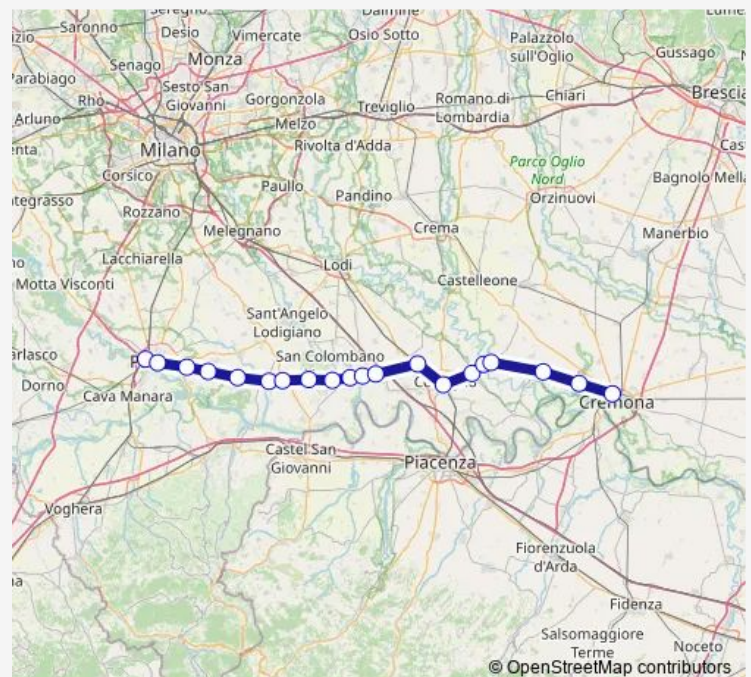

### Route schedule

Pavia — Cremona

Monday 06:29-20:06

Tuesday 06:29-20:06

Wednesday 06:29-20:06

Thursday 06:29-20:06

Friday 06:29-20:06

Saturday 06:29-20:06

### Route info

Direction: Pavia

Stops: 20

Trip Duration: 1 hour 49 min

R37 — Pavia-Codogno