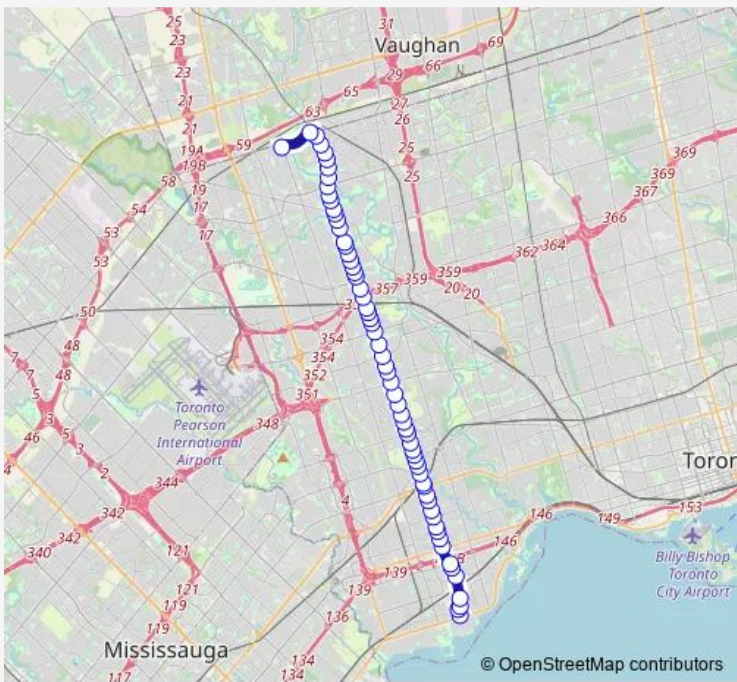

**Bus 337 Islington Night Bus**

[Go to website](#)

**Direction**  
 Eighth St at Lake Shore Blvd West North Side — Kipling Ave at Steeles Ave West South Side

63 stops

[Open route schedule](#)

- Eighth St at Lake Shore Blvd West North Side
- Eighth St at Birmingham St
- Islington Ave at Birmingham St North Side
- Islington Ave at New Toronto St
- Islington Ave at Judson St North Side
- 791 Islington Ave
- Islington Ave at Evans Ave
- Islington Ave at The Queensway North Side
- Islington Ave at Athol Ave
- Islington Ave at Ambleside Ave
- Islington Ave at Titan Rd
- Islington Ave at Norseman St
- Islington Ave at Saybrook Ave
- Islington Ave at Bering Ave North Side
- Islington Ave at Van Dusen Blvd
- Islington Ave at Bloor St West
- Islington Ave at Bloor St West North Side
- Islington Ave at Cordova Ave North Side
- Islington Ave at Dundas St West
- Islington Ave at Chestnut Hills Cres
- Islington Ave at Fairway Rd North Side

**Route schedule**  
 Eighth St at Lake Shore Blvd West North Side — Kipling Ave at Steeles Ave West South Side

Monday	03:19-02:49 <sup>+1</sup>
Tuesday	03:19-02:49 <sup>+1</sup>
Wednesday	03:19-02:49 <sup>+1</sup>
Thursday	03:19-02:49 <sup>+1</sup>
Friday	03:19-02:49 <sup>+1</sup>
Saturday	03:19-02:49 <sup>+1</sup>
Sunday	03:19-02:49 <sup>+1</sup>

**Route info**  
 Direction: Eighth St at Lake Shore Blvd West North Side  
 Stops: 63  
 Trip Duration: 0 hour 45 min

337 — Islington Night Bus **BusMaps**

Islington Ave at Finchley Rd

Islington Ave at Hilldowntree Rd

Islington Ave at Rathburn Rd

Islington Ave at Anglesey Blvd

Islington Ave at Aylesbury Rd

Islington Ave at The Kingsway North Side

Islington Ave at Ridgevalley Cres North Side

Islington Ave at Poplar Heights Dr