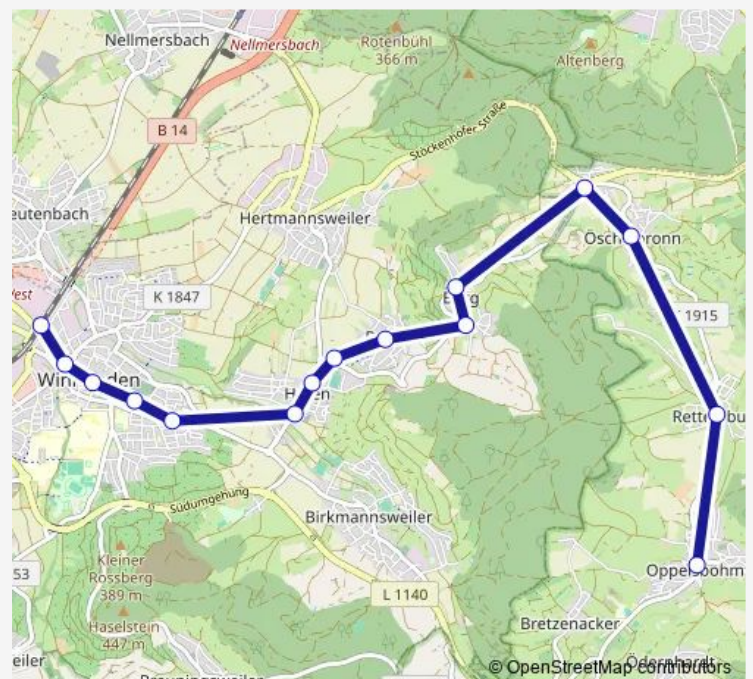

Winnenden Ringstraße

Winnenden Stöckachschule

Winnenden Wolfsklingenweg

Höfen Seehaldenweg

Höfen Ortsmitte

Höfen Gemeindehalle

Baach Ortsmitte

Route schedule

Route info

Direction: Winnenden

Stops: 9

Trip Duration: 0 hour 10 min

337

Direction

Oppelsbohm Ortsmitte — Winnenden

15 stops