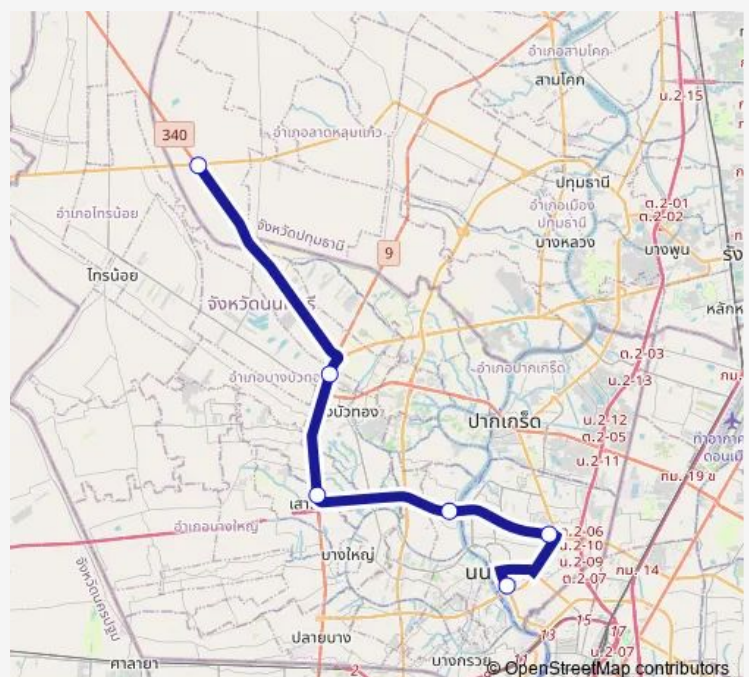

### Route schedule

แยกนพวงศ์;Noppawong Intersection — นนทบุรี;Nonthaburi

Monday	00:00
Tuesday	00:00
Wednesday	00:00
Thursday	00:00
Friday	00:00
Saturday	00:00
Sunday	00:00

### Route info

Direction: แยกนพวงศ์;Noppawong Intersection

Stops: 6

Trip Duration: 0 hour 42 min

337 — ตัดช่วงสี่แยกนพวงศ์ - นนทบุรี;Noppawong Intersection - Nonthaburi

337 Bus time schedules and route maps are available in an offline PDF at [busmaps.com](https://busmaps.com). Use the [busmaps.com](https://busmaps.com) website to see live bus times, train schedule or subway schedule, and step-by-step directions for all public transit in Mueang Nonthaburi