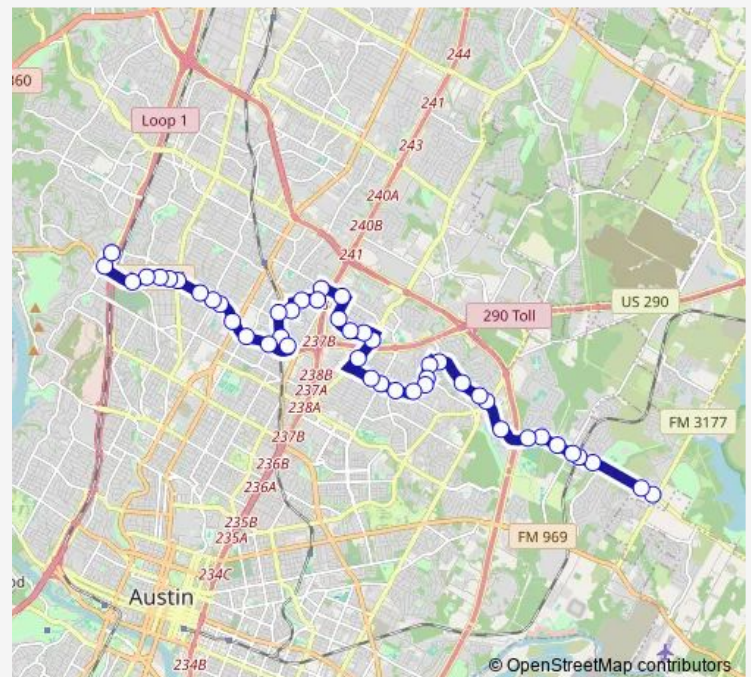

6400 North Hampton/Bristol

6200 North Hampton/Wheelless

2006 Gaston Place/Wellington

Route schedule

8515 Loyola/Decker — 5843 Balcones/Northland

Monday 07:20-16:35

Tuesday 07:20-16:35

Wednesday 07:20-16:35

Thursday 07:20-16:35

Friday 07:20-16:35

Saturday —

Sunday —

Route info

Direction: 8515 Loyola/Decker

Stops: 49

Trip Duration: 0 hour 58 min

337 — 337-Koenig/Colony Park

1718 Briarcliff/Berkman

1500 Briarcliff/Belfast

Cameron/Glencrest

6717 Cameron/Athletic

1206 Camino La Costa/Grand Canyon

1044 Camino La Costa/Calidad

1016 Camino La Costa/La Posada