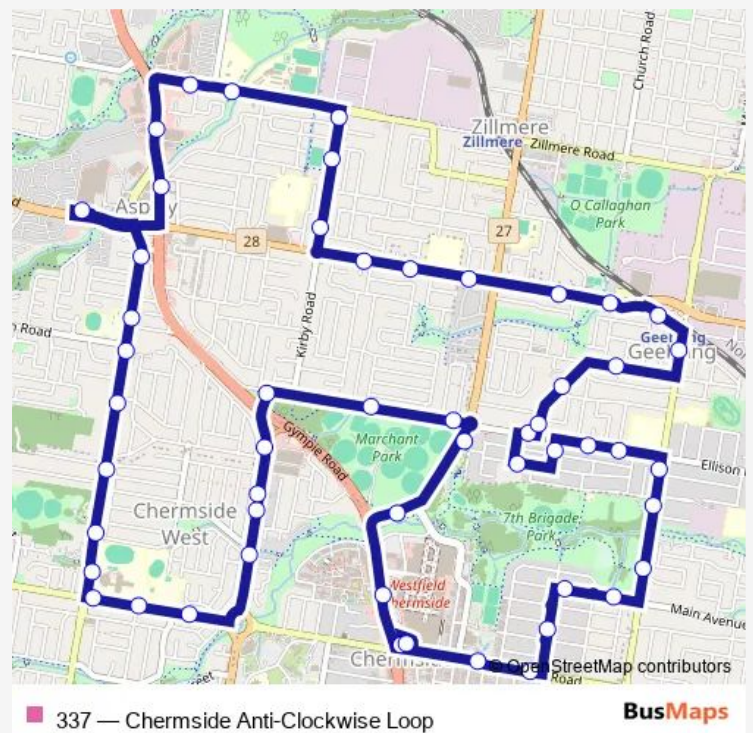

Newman Rd at Lauren Street, stop 47

Newman Rd at Newman - Ellison, stop 48

Ellison Rd at Marmont Street

Ellison Rd near Jeenly St

Willcott St near Sunbury St

Halsmere St near Danette St

Ellison Rd near Piccadilly St

Piccadilly St near Sandra St

Piccadilly St near Haymarket St

Copperfield St near Ossian St

Newman Rd at Geebung station, stop 51

Railway Pde near Bayview Tce

Robinson Rd at Bassano Street

Robinson Rd West at Fisher Parade

**Route schedule**

Chermside Shopping Centre interchange C — Chermside interchange

Monday	08:00-14:33
Tuesday	08:00-14:33
Wednesday	08:00-14:33
Thursday	08:00-14:33
Friday	08:00-14:33
Saturday	08:15-15:10
Sunday	—

**Route info**

Direction: Chermside Shopping Centre interchange C

Stops: 53

Trip Duration: 0 hour 50 min

Robinson Rd at Priscilla Street, stop 53

Robinson Rd at Lerida Street, stop 52a

Robinson Rd near Cornish Place, stop 50