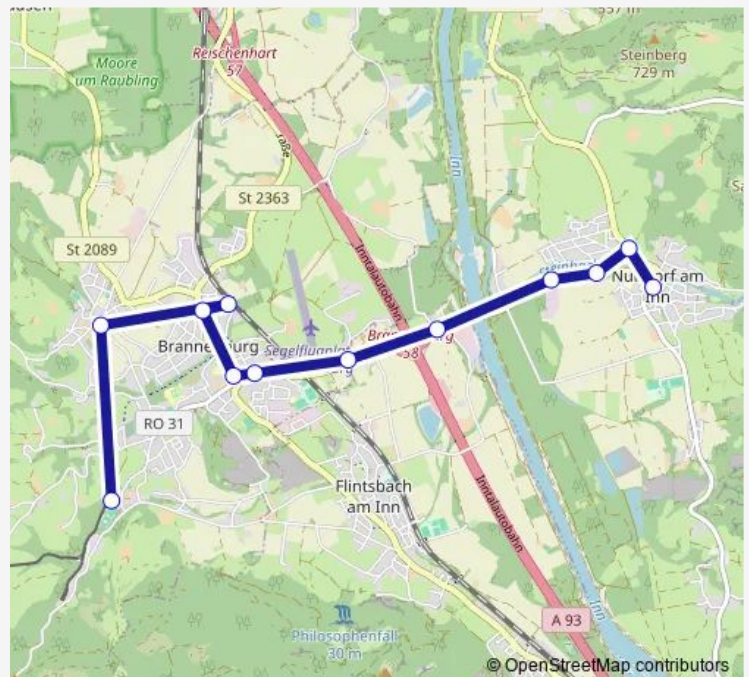

### Route schedule

Raubling, Turnhalle — Achenmühle, Gasthaus

Monday 12:20-15:20

Tuesday 13:05-15:20

Wednesday 13:05-15:20

Thursday 13:05-15:20

Friday 13:05

Saturday —

### Route info

Direction: Raubling, Turnhalle

Stops: 17

Trip Duration: 0 hour 45 min

■ 337 — (Raubling -) Brannenburg - Nußdorf (- Achenmühle)