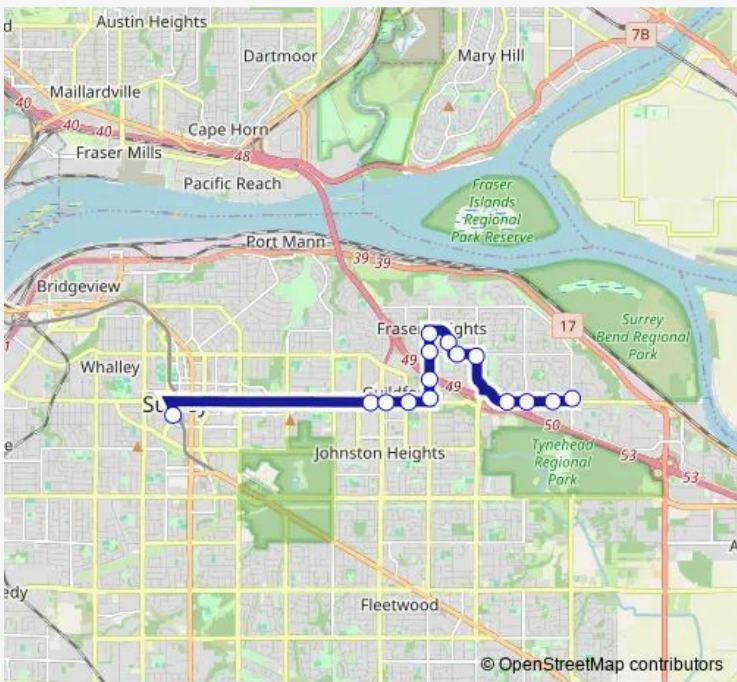

Bus 337 Fraser Heights/Guildford/Surrey Centre

[Go to website](#)

**Direction**  
 Northbound 168 St @ 104 Ave — Surrey Central Station @ Bay 12  
 18 stops  
[Open route schedule](#)

- Northbound 168 St @ 104 Ave
- Northbound 168 St @ 106 Ave
- Westbound 108 Ave @ 168 St
- Westbound 108 Ave @ 165b St
- Westbound 108 Ave @ 164 St
- Westbound 108 Ave @ 162 St
- Westbound 108 Ave @ 160 St
- Westbound 108 Ave @ 158 St
- Northbound 157A St @ 10900 Block
- Westbound 110 Ave @ 157 St
- Southbound 156 St @ 110 Ave
- Southbound 156 St @ 108 Ave
- Southbound 156 St @ Hwy One Offramp
- Westbound 104 Ave @ 156 St
- Westbound 104 Ave @ 154 St
- Westbound 104 Ave @ 152 St
- Guildford Exchange @ Bay 2
- Surrey Central Station @ Bay 12

Route schedule

Northbound 168 St @ 104 Ave — Surrey Central Station @ Bay 12

Monday	05:24-23:15
Tuesday	05:24-23:15
Wednesday	05:24-23:15
Thursday	05:24-23:15
Friday	05:24-23:15
Saturday	06:09-23:11
Sunday	06:10-21:43

**Route info**

Direction: Northbound 168 St @ 104 Ave

Stops: 18

Trip Duration: 0 hour 21 min

## Direction

Northbound 168 St @ 104 Ave — Surrey Central Station @ Bay 14

18 stops

[Open route schedule](#)

Northbound 168 St @ 104 Ave

Northbound 168 St @ 106 Ave

Westbound 108 Ave @ 168 St

Westbound 108 Ave @ 165b St