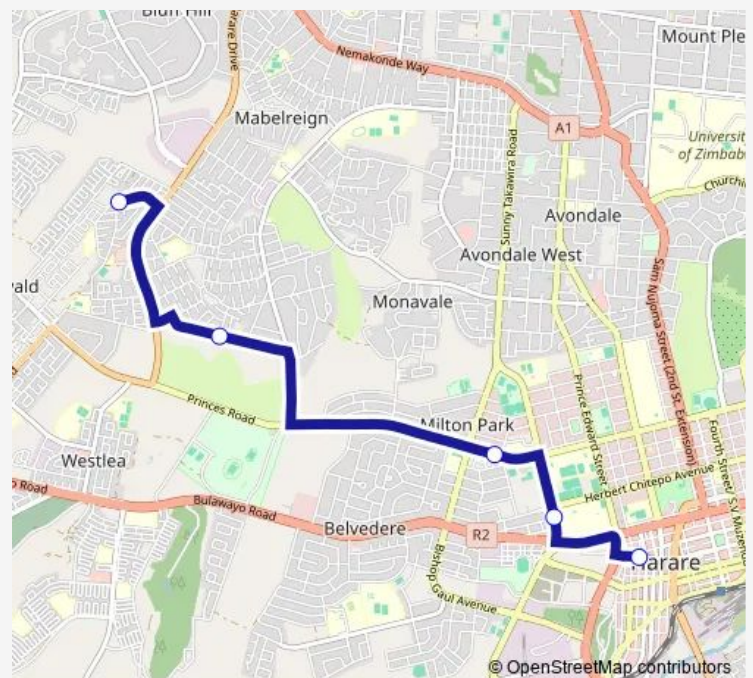

DirectionCorner Jason Moyo Avenue & Mbuya Nehanda Street —
Ashdown Park Shops

5 stops

[Open route schedule](#)

Corner Jason Moyo Avenue & Mbuya Nehanda Street

Paleft

Engen

Richwell Gardens

Ashdown Park Shops

Route schedule

Corner Jason Moyo Avenue & Mbuya Nehanda Street —
Ashdown Park Shops

Monday 13:07

Tuesday 13:07

Wednesday 13:07

Thursday 13:07

Friday 13:07

Saturday 13:07

Sunday 13:07

Route info

Direction: Corner Jason Moyo Avenue & Mbuya Nehanda
Street

Stops: 5

Trip Duration: 0 hour 29 min

Communal Taxi Service time schedules and route maps are available in an offline PDF at busmaps.com. Use the busmaps.com website to see live bus times, train schedule or subway schedule, and step-by-step directions for all public transit in Harare