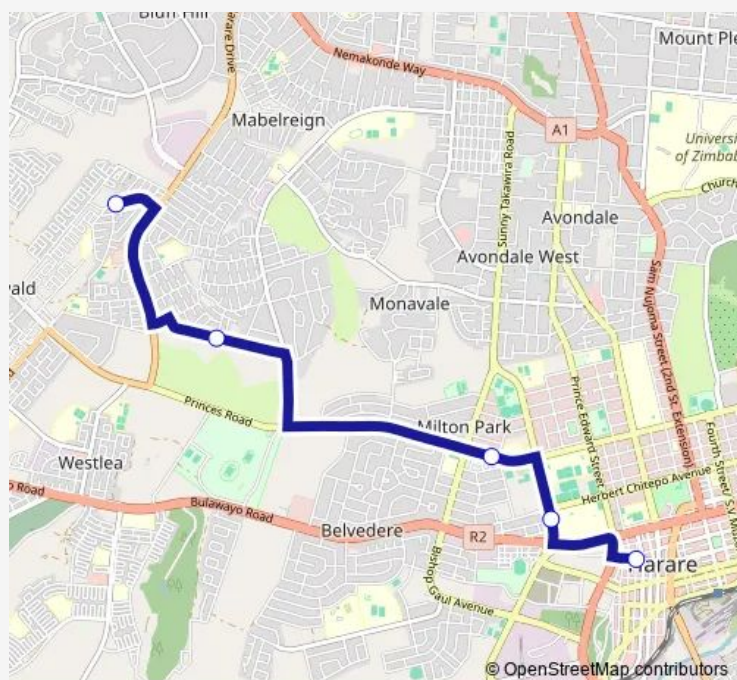

Direction

Corner Jason Moyo Avenue & Mbuya Nehanda Street —
Ashdown Park Shops

5 stops

[Open route schedule](#)

Corner Jason Moyo Avenue & Mbuya Nehanda Street

Paleft

Engen

Richwell Gardens

Ashdown Park Shops

Route schedule

Corner Jason Moyo Avenue & Mbuya Nehanda Street —
Ashdown Park Shops

Monday 13:07

Tuesday 13:07

Wednesday 13:07

Thursday 13:07

Friday 13:07

Saturday 13:07

Sunday 13:07

Route info

Direction: Corner Jason Moyo Avenue & Mbuya Nehanda
Street

Stops: 5

Trip Duration: 0 hour 29 min

Communal Taxi Service time schedules and route maps are available in an offline PDF at busmaps.com. Use the busmaps.com website to see live bus times, train schedule or subway schedule, and step-by-step directions for all public transit in Harare