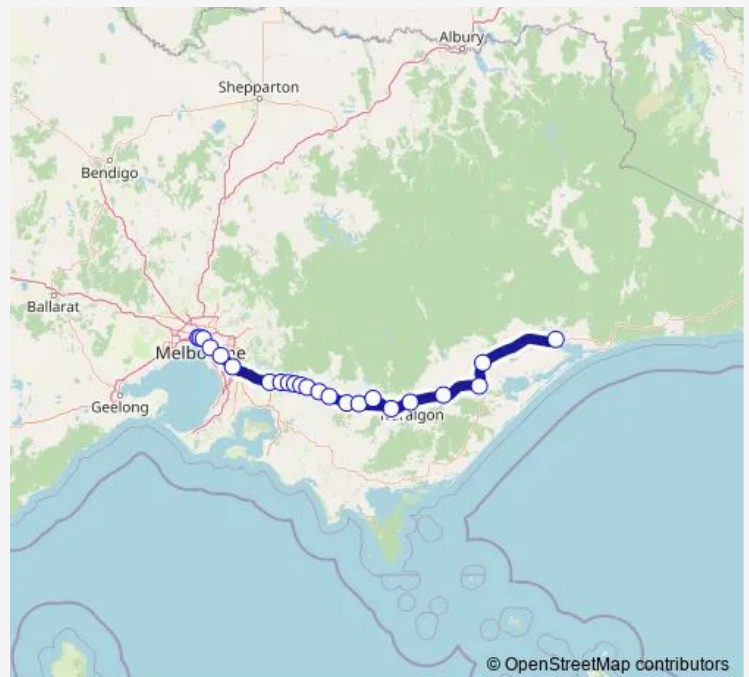

Warragul Railway Station (Warragul)

Moe Railway Station (Moe)

Morwell Railway Station (Morwell)

Traralgon Railway Station (Traralgon)

Rosedale Railway Station (Rosedale)

Sale Railway Station (Sale)

Stratford Railway Station (Stratford)

Bairnsdale Railway Station (Bairnsdale)

Route schedule

Southern Cross Railway Station (Melbourne City) — Bairnsdale Railway Station (Bairnsdale)

Monday	07:17
Tuesday	07:17
Wednesday	07:17
Thursday	07:17
Friday	07:17
Saturday	—
Sunday	—

Route info

Direction: Southern Cross Railway Station (Melbourne City)

Stops: 15

Trip Duration: 3 hour 58 min

© OpenStreetMap contributors

Direction

Bairnsdale Railway Station (Bairnsdale) — Southern Cross Railway Station (Melbourne City)

22 stops

[Open route schedule](#)

Bairnsdale Railway Station (Bairnsdale)

Stratford Railway Station (Stratford)

Sale Railway Station (Sale)

Rosedale Railway Station (Rosedale)

Traralgon Railway Station (Traralgon)