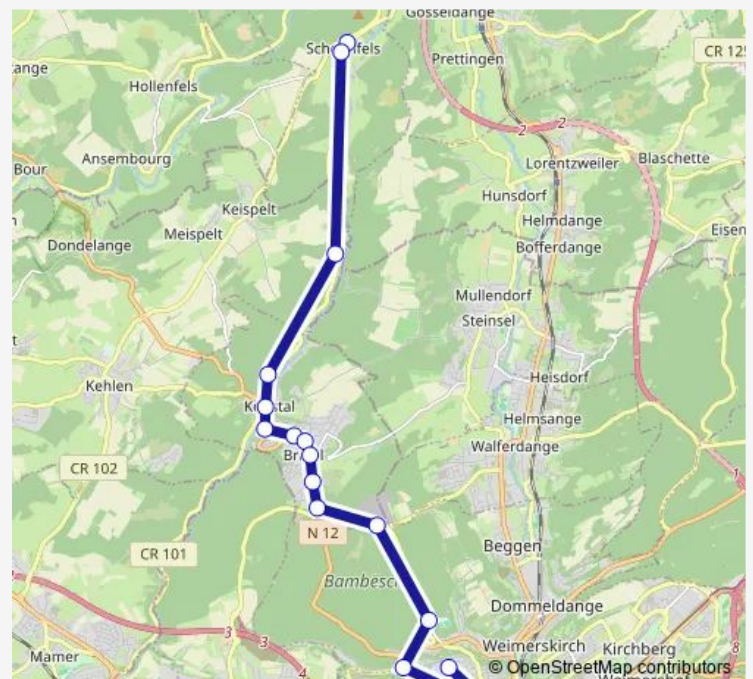

Route schedule

Schoenfels, Schlass — LUX Limpertsberg, L.T. Centre 5

Monday 06:55

Tuesday 06:55

Wednesday 06:55

Thursday 06:55

Friday 06:55

Saturday —

Sunday —

Route info

Direction: Schoenfels, Schlass

Stops: 17

Trip Duration: 0 hour 42 min

E25

BusMaps

E25 Bus time schedules and route maps are available in an offline PDF at busmaps.com. Use the busmaps.com website to see live bus times, train schedule or subway schedule, and step-by-step directions for all public transit in Luxembourg