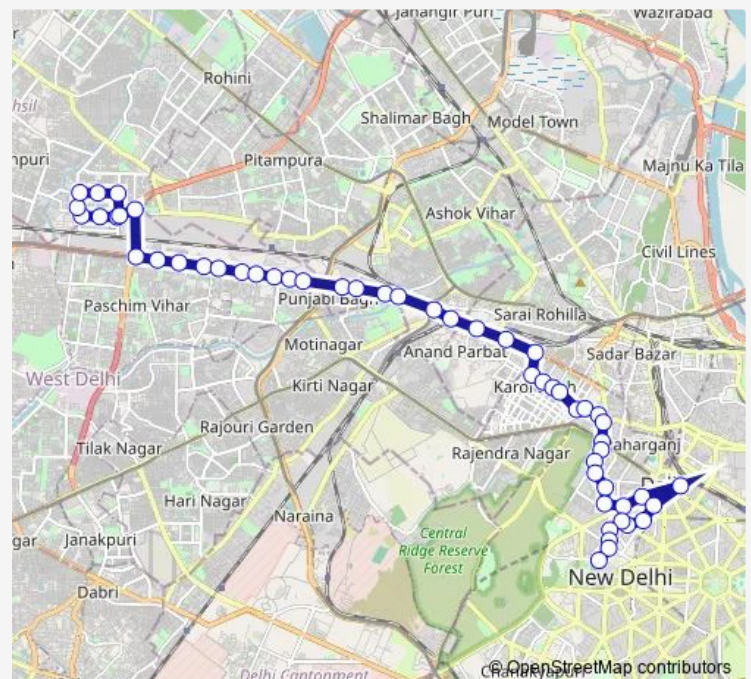

### Route schedule

Q-Block Mangolpuri — Kendriya Terminal (Church Road)

Monday 05:25-20:05

Tuesday 05:25-20:05

Wednesday 05:25-20:05

Thursday 05:25-20:05

Friday 05:25-20:05

Saturday 05:25-20:05

### Route info

Direction: Q-Block Mangolpuri

Stops: 53

Trip Duration: 1 hour 31 min

950dn

BusMaps

Ram Pura

Ashok Park