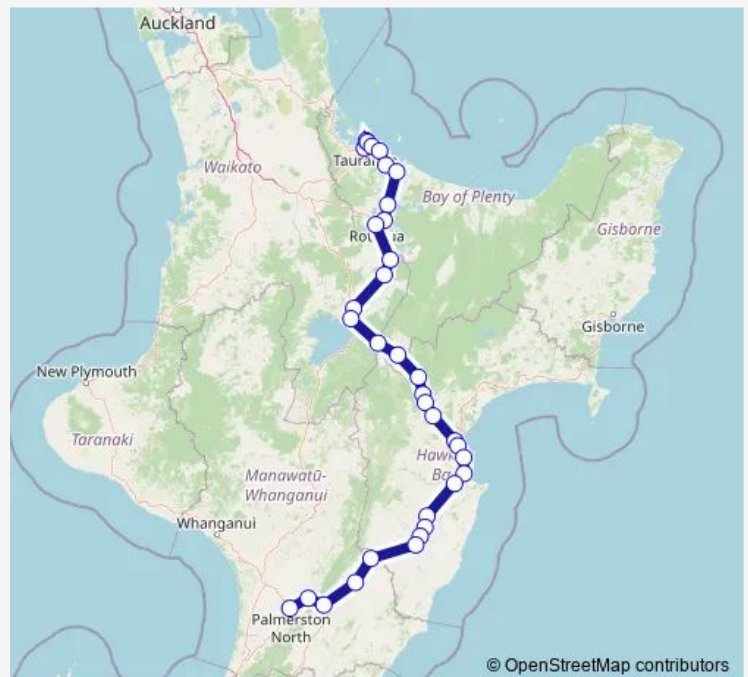

Pacific Coast Lodge (Tauranga)

Bayfair (Tauranga)

Papamoa

Te Puke

Paengaroa

Okere Falls

Rotorua Airport

Rotorua

Mountain Valley

Te Pohue

Eskdale

Route schedule

Tauranga — Palmerston North

Monday —

Tuesday —

Wednesday —

Thursday —

Friday 09:10

Saturday —

Sunday 09:10

Route info

Direction: Tauranga

Stops: 34

Trip Duration: 9 hour 0 min