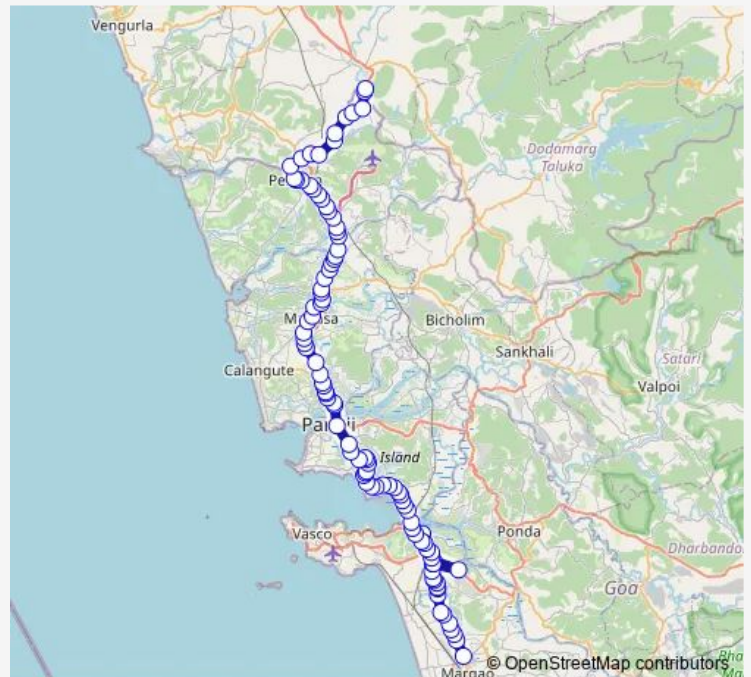

### Route schedule

Margao KTC Bus Stand — Patradevi, Border, Check Post

Monday 17:15

Tuesday 17:15

Wednesday 17:15

Thursday 17:15

Friday 17:15

Saturday 17:15

### Route info

Direction: Margao KTC Bus Stand

Stops: 98

Trip Duration: 3 hour 20 min

MRG189 — Margao - Patradevi

Satran

Cortalim Pajentar

Cortalim Pajent