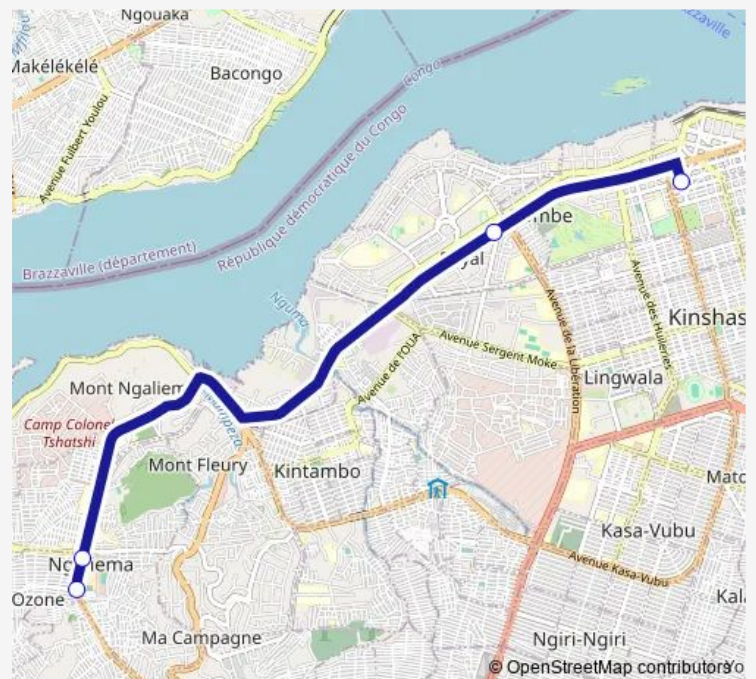

Friday 06:02

Saturday —

Sunday —

Route info

Direction: Unknown

Stops: 4

Trip Duration: 0 hour 24 min

■ Gombe Centre Ville_ TO _ Dgc

Direction

Unknown — Unknown

5 stops

[Open route schedule](#)

Unknown

Unknown

Unknown

Unknown

Unknown

Route schedule

Unknown — Unknown

Monday	07:01
Tuesday	07:01
Wednesday	07:01
Thursday	07:01
Friday	07:01
Saturday	—
Sunday	—

Route info

Direction: Unknown

Stops: 5

Trip Duration: 0 hour 17 min

Saturday	—
----------	---

Sunday	—
--------	---

Route info

Direction: Inconnu

Stops: 5

Trip Duration: 0 hour 20 min

Direction

Inconnu — Inconnu