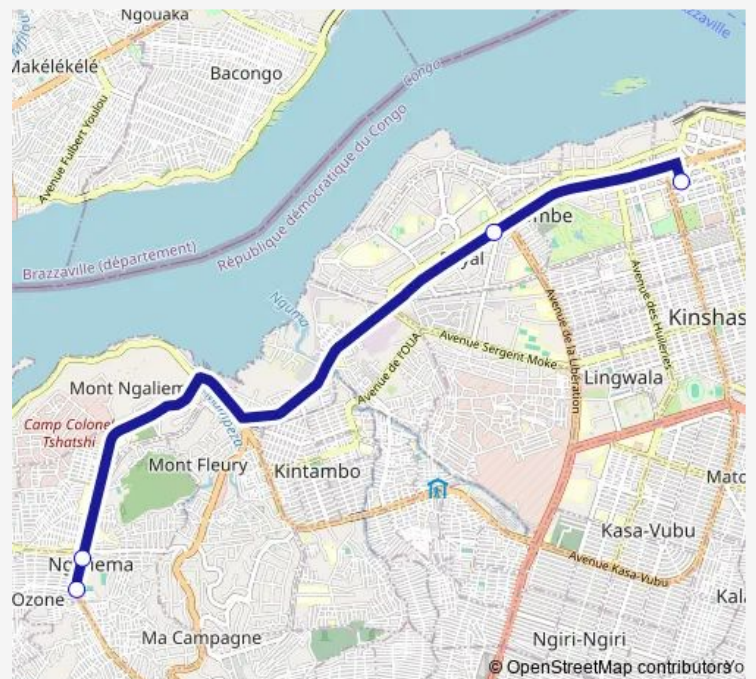

Friday 06:02

Saturday —

Sunday —

Route info

Direction: Unknown

Stops: 4

Trip Duration: 0 hour 24 min

■ Gombe Centre Ville_ TO _ Dgc

Direction

Unknown — Unknown

5 stops

[Open route schedule](#)

Unknown

Unknown

Unknown

Unknown

Saturday	—
----------	---

Sunday	—
--------	---

Route info

Direction: Unknown

Stops: 5

Trip Duration: 0 hour 17 min

Direction

Inconnu — Inconnu

Route info

Direction: Inconnu

Stops: 5

Trip Duration: 0 hour 20 min

Direction

Inconnu — Inconnu

4 stops

[Open route schedule](#)