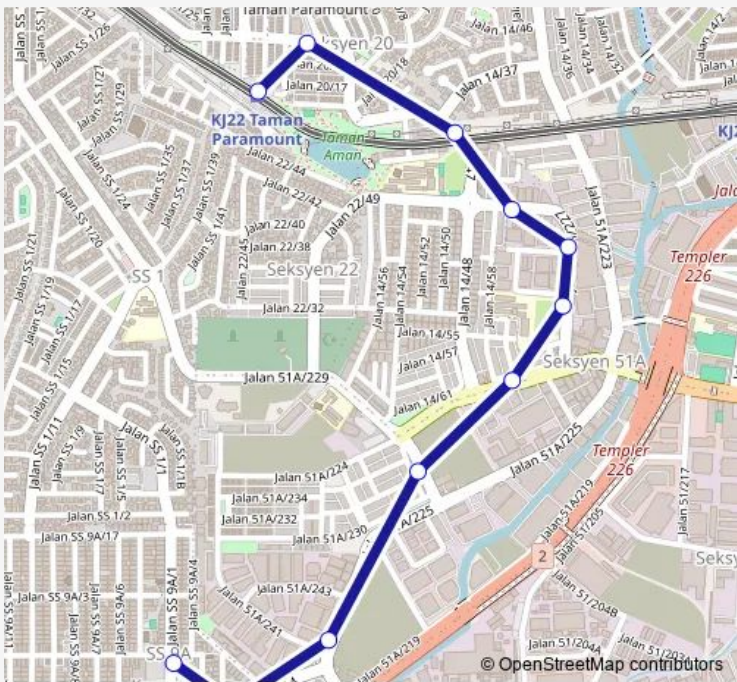

Bus T627 Stesen LRT Taman Paramount

[Go to website](#)

Direction
 Srijk (C) Sungai Way, Jalan SS 9A/1 — Stesen LRT Paramount
 11 stops
[Open route schedule](#)

- Srijk (C) Sungai Way, Jalan SS 9A/1
- Kedai Perabot, Jalan SS 9A/1
- Malayan Acid Works (opp.), Jalan 225
- Malaysian Oxygen (opp.), Jalan 229
- Shell, Jalan 222
- SMK Sri Utama, Jalan 51A/227
- Futex, Jalan 51A/227
- Hankook Car Service
- SMK (P) Sri Aman, Jalan 14/47
- Giant, Jalan 20/3
- Stesen LRT Paramount

Route schedule
 Srijk (C) Sungai Way, Jalan SS 9A/1 — Stesen LRT Paramount

Monday	06:00
Tuesday	06:00
Wednesday	06:00
Thursday	06:00
Friday	06:00
Saturday	06:00
Sunday	06:00

Route info
 Direction: Srijk (C) Sungai Way, Jalan SS 9A/1
 Stops: 11
 Trip Duration: 17 hour 0 min

Direction

Stesen LRT Paramount — Srjk (C) Sungai Way, Jalan SS 9A/1

12 stops

[Open route schedule](#)

Stesen LRT Paramount

Shell, Jalan 21/1

Esso, Jalan SS 2/24

Nurseri, Jalan SS 1/36

Srjk (C) Sungai Way, Jalan SS 9A/1

Route schedule

Stesen LRT Paramount — Srjk (C) Sungai Way, Jalan SS 9A/1

Monday 06:00

Tuesday 06:00

Wednesday 06:00

Thursday 06:00

Friday 06:00