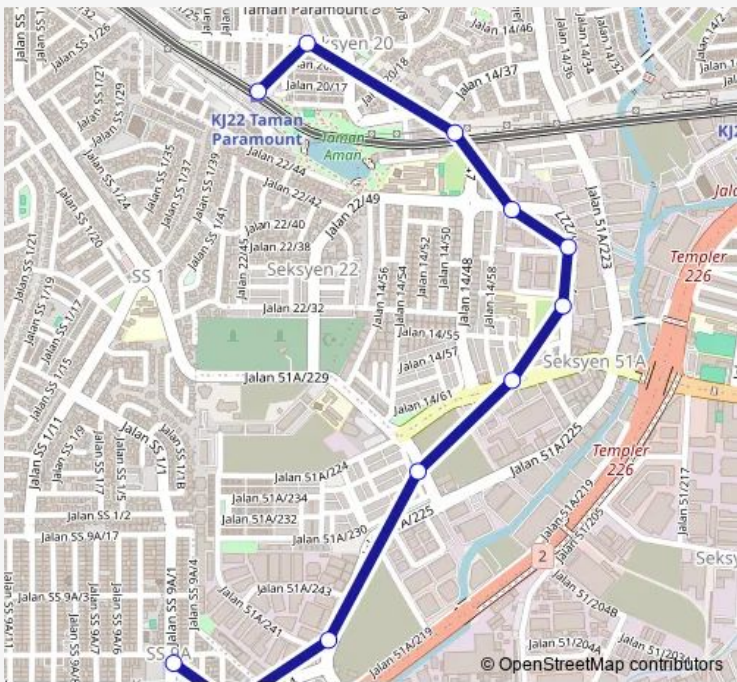

Bus T627 Stesen LRT Taman Paramount

[Go to website](#)

Direction
 Srijk (C) Sungai Way, Jalan SS 9A/1 — Stesen LRT Paramount
 11 stops
[Open route schedule](#)

- Srijk (C) Sungai Way, Jalan SS 9A/1
- Kedai Perabot, Jalan SS 9A/1
- Malayan Acid Works (opp.), Jalan 225
- Malaysian Oxygen (opp.), Jalan 229
- Shell, Jalan 222
- SMK Sri Utama, Jalan 51A/227
- Futex, Jalan 51A/227
- Hankook Car Service
- SMK (P) Sri Aman, Jalan 14/47
- Giant, Jalan 20/3
- Stesen LRT Paramount

Route schedule
 Srijk (C) Sungai Way, Jalan SS 9A/1 — Stesen LRT Paramount

Monday	06:00
Tuesday	06:00
Wednesday	06:00
Thursday	06:00
Friday	06:00
Saturday	06:00
Sunday	06:00

Route info
 Direction: Srijk (C) Sungai Way, Jalan SS 9A/1
 Stops: 11
 Trip Duration: 17 hour 0 min

Direction

Stesen LRT Paramount — Srjk (C) Sungai Way, Jalan SS 9A/1

12 stops

[Open route schedule](#)

Stesen LRT Paramount

Shell, Jalan 21/1

Esso, Jalan SS 2/24

Nurseri, Jalan SS 1/36

Srjk (C) Sungai Way, Jalan SS 9A/1

Route schedule

Stesen LRT Paramount — Srjk (C) Sungai Way, Jalan SS 9A/1

Monday 06:00

Tuesday 06:00

Wednesday 06:00

Thursday 06:00

Friday 06:00